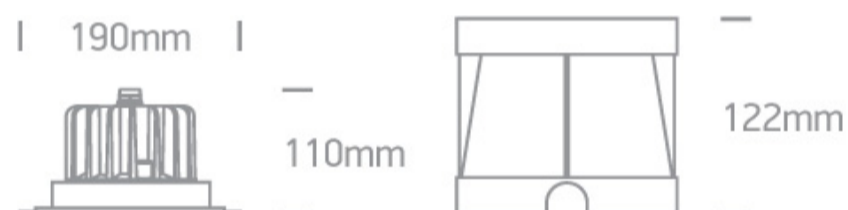

20 Garden & Underwater>The LED Underwater Range Stainless steel

69066D/C

12W underwater LED spot, IP68.

Underwater only / 2m max depth.

Requires 24V driver.

Complies with standard EN60598-1 and any other specific standards.

Downloads

Dimensions

Gallery

Physical Specification

Item Group

20 Garden & Underwater

Family

The LED Underwater Range Stainless steel

Height

122mm

| | |
|----------------------|-------|
| Diameter | 190mm |
| Cutout Hole Diameter | 175mm |
| Recessed wall | Yes |
| Inground | Yes |
| Underwater | Yes |
| Depth Required | 130mm |
| Adjustable | No |
| IK Rating | 10 |