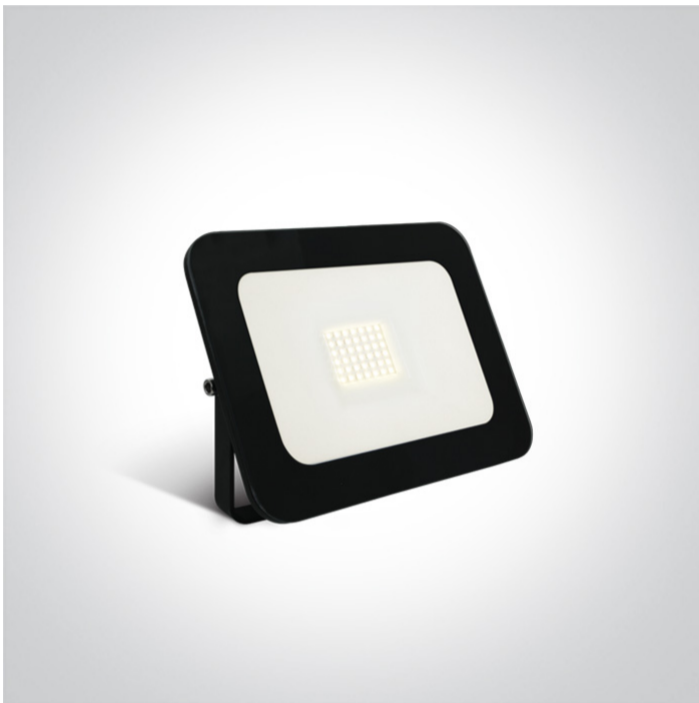

21 Industrial & Floodlights>The Glass Face AC LED Floodlights

## 7028BG/B/C

30W AC LED flood light with adjustable mounting bracket.

IP65 rated for outdoor use.

Complies with standard EN60598-1 and any other specific standards.

### Physical Specification

Item Group	21 Industrial & Floodlights
Family	The Glass Face AC LED Floodlights
Order Code	7028BG/B/C
Colour	Black
Material	Die Cast
Diffuser Material	Glass
Shape	Rectangular
Length	200mm
Width	155mm
Height	35mm
Surface Ceiling	Yes
Surface Wall	Yes