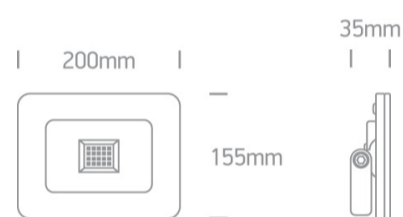

## 7028BG/B/C

30W AC LED flood light with adjustable mounting bracket.

IP65 rated for outdoor use.

Complies with standard EN60598-1 and any other specific standards.

### Dimensions

### Physical Specification

Item Group	21 Industrial & Floodlights
Family	The Glass Face AC LED Floodlights
Order Code	7028BG/B/C
Colour	Black
Material	Die Cast
Diffuser Material	Glass
Shape	Rectangular
Length	200mm
Width	155mm
Height	35mm
Surface Ceiling	Yes
Surface Wall	Yes