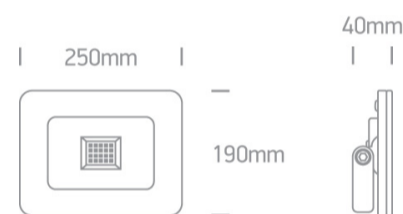

21 Industrial & Floodlights>The Glass Face AC LED Floodlights

7028CG/B/C

50W AC LED flood light with adjustable mounting bracket.

IP65 rated for outdoor use.

Complies with standard EN60598-1 and any other specific standards.

Downloads

Dimensions

Physical Specification

Item Group	21 Industrial & Floodlights
Family	The Glass Face AC LED Floodlights
Order Code	7028CG/B/C
Colour	Black
Material	Die Cast
Diffuser Material	Glass
Shape	Rectangular
Length	250mm
Width	190mm
Height	40mm
Surface Ceiling	Yes
Surface Wall	Yes

No

Cable Length

50cm

F Mark

Illumination Data

Colour Temperature

4000K

Lumen Output

Packing Info

Box Length

21cm

Box Width

5.5cm

Box Height	25.3cm
Box Weight	1.650kg
Pcs/Carton	8
Barcode	5291889049180
HS Code	9405413990

Certification & Warranty

Warranty	2 years
----------	---------