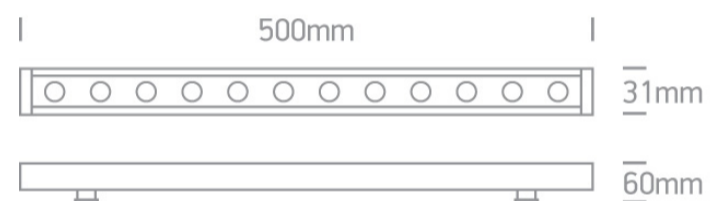

21 Industrial & Floodlights>The LED Wall Washers Aluminium

7055A/C

12x1W LED Wall Washers.

Connect Maximum 10pcs.

Requires 24V DC constant voltage LED driver.

Complies with standard EN60598-1 and any other specific standards.

Downloads

Dimensions

Physical Specification

Item Group	21 Industrial & Floodlights
Family	The LED Wall Washers Aluminium
Order Code	7055A/C
Colour	Grey
Material	Aluminium
Shape	Rectangular
Length	500mm
Width	31mm
Height	60mm
Surface Ceiling	Yes
Surface Wall	Yes
Surface Floor/Ground	Yes

Indoor
Outdoor
Adjustable

Yes
Yes
1 Direction

Electrical Characteristics

Fitting

Input Type	Constant Voltage
Input Voltage	24V DC
Safety Class	
Power(Watts)	12W
IP Rating	IP66
Light Source	LED built in
LED Type	COB
LED Brand	Osram
LED Number	12
Cable Length	100cm supply cable + 15cm cable male + 15cm cable female
F Mark	

Illumination Data

Colour Temperature	4000K
Lumen Output	850lm
Light Efficiency	70,83lm/W
CRI	80
Beam Angle	60°x20°
Illumination Diagram	

Packing Info

Box Weight	0,763Kg
Pcs/Carton	15

Carton Length	103cm
Carton Width	28cm
Carton Height	20cm
Carton Weight	22,9Kg
Barcode	5291889062332
HS Code	9405409900