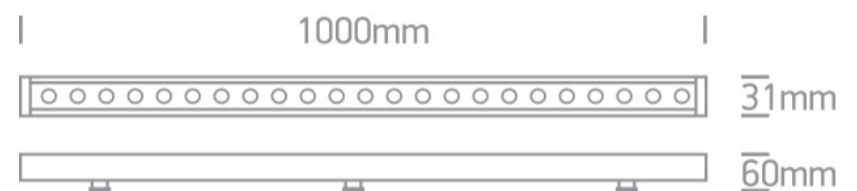

21 Industrial & Floodlights>The LED Wall Washers Aluminium

7055B/C

24x1W LED Wall Washers.

Connect Maximum 5pcs.

Requires 24V DC constant voltage LED driver.

Complies with standard EN60598-1 and any other specific standards.

Downloads

Dimensions

Physical Specification

Item Group	21 Industrial & Floodlights
Family	The LED Wall Washers Aluminium
Order Code	7055B/C
Colour	Grey
Material	Aluminium
Shape	Rectangular
Length	1000mm
Width	31mm
Height	60mm
Surface Ceiling	Yes
Surface Wall	Yes
Surface Floor/Ground	Yes

Indoor
Outdoor
Adjustable

Yes
Yes
1 Direction

Electrical Characteristics

Fitting

Input Type	Constant Voltage
Input Voltage	24V DC
Safety Class	
Power(Watts)	24W
IP Rating	IP66
Light Source	LED built in
LED Type	COB
LED Brand	Osram
LED Number	24
Cable Length	100cm supply cable + 15cm cable male + 15cm cable female
F Mark	

Illumination Data

Colour Temperature	4000K
Lumen Output	1700lm
Light Efficiency	70,83lm/W
CRI	80
Beam Angle	60°x20°
Illumination Diagram	

Packing Info

Box Weight	1,2Kg
Pcs/Carton	15

Carton Length	103cm
Carton Width	28cm
Carton Height	20cm
Carton Weight	18,7Kg
Barcode	5291889062349
HS Code	9405409900