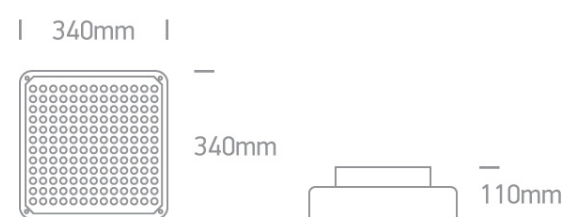

21 Industrial & Floodlights>The LED High Power Box Aluminium

7058/W/D

IP65, LED High Power Boxes.

Supplied with non-dimmable LED driver.

Complies with standard EN60598-1 and any other specific standards.

Downloads

Dimensions

Gallery

Physical Specification

Item Group	21 Industrial & Floodlights
Family	The LED High Power Box Aluminium
Order Code	7058/W/D
Colour	White
Material	Aluminium
Shape	Rectangular
Length	340mm

Width	340mm
Height	110mm
Surface Ceiling	Yes
Indoor	Yes
Outdoor	Yes
Adjustable	No

#### Illumination Data

Colour Temperature	6000K
Lumen Output	10800lm
Light Efficiency	90lm/W
CRI	70
Beam Angle	120°
Illumination Diagram	