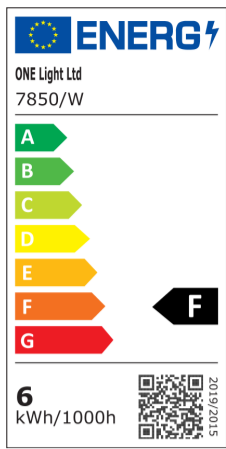

08 Strips & Profiles > The 230V IP65 Range

7850/W

230V Waterproof LED strip 6W/m, IP65 .

Supplied in 100m rolls.

Can be cut every 1m.

Requires power supply order code 7850P.

Complies with standard EN60598-1 and any other specific standards.

Electrical Characteristics

Gear	External-Included
Fitting + Driver	
Input Voltage	220-240V
50 Hz	Yes
60 Hz	Yes
Safety Class	
Power(Watts)	6,6W/m
IP Rating	IP65
Light Source	LED built in
Dimmable	Yes
Dimmer type	Triac
F Mark	

Fitting	
Safety Class	
Power(Watts)	6W/m

IP Rating	IP65
Light Source	LED built in
LED Type	SMD 3528
LED Brand	Epistar

Gear

Gear Type	Led Driver
Input Voltage	220-240V
50 Hz	Yes
60 Hz	Yes
Power(Watts)	600W
Power Factor	0,9
IP Rating	IP65
Safety Class	
Brand	0
Protection	0

Illumination Data

Colour Temperature	3000K
Lumen Output	440lm/m
Light Efficiency	73,33lm/W
CRI	80
Illumination Diagram	

Packing Info

Box Weight	0.106kg
Pcs/Carton	100
Barcode	5291889030904
HS Code	9405423100