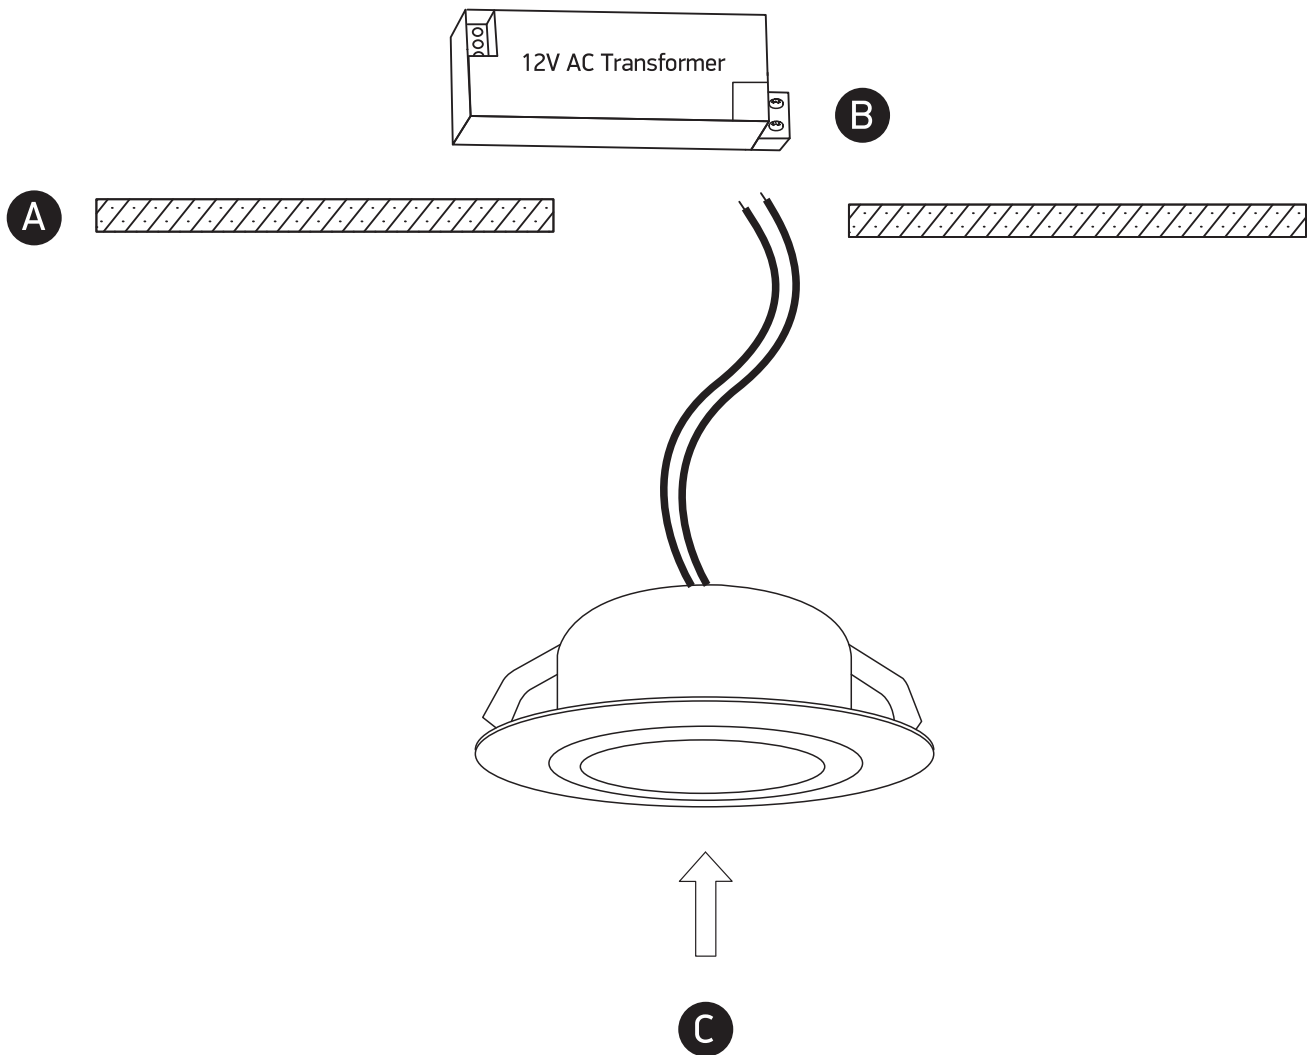

# INSTALLATION MANUAL

10101C

**ecolight**

1W | LED | Cabinet light | IP20 | Steel

Requires 12V AC transformer

## Warnings:

1. Make sure that the product is installed properly before connecting to electricity.
2. Do not cover the fitting.
3. Maintenance and installation should only be carried out by a professional electrician.