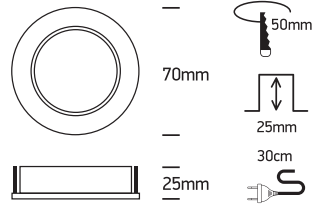

# INSTALLATION MANUAL

10101C

**ecolight**

1W | LED | Cabinet light | IP20 | Steel

Requires 12V AC transformer