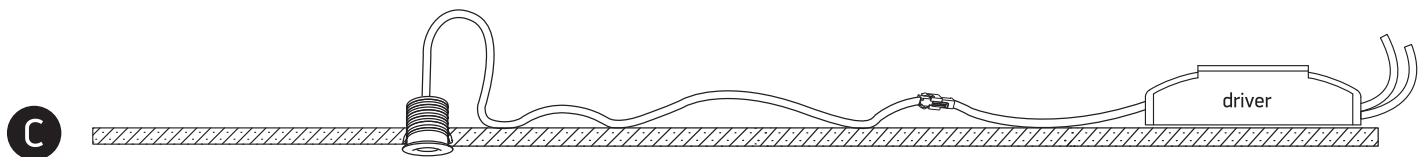

# INSTALLATION MANUAL

10101L

**ecolight**

350mA | 1W | IP44 | Aluminium

Requires 350mA driver.

16mm

21mm