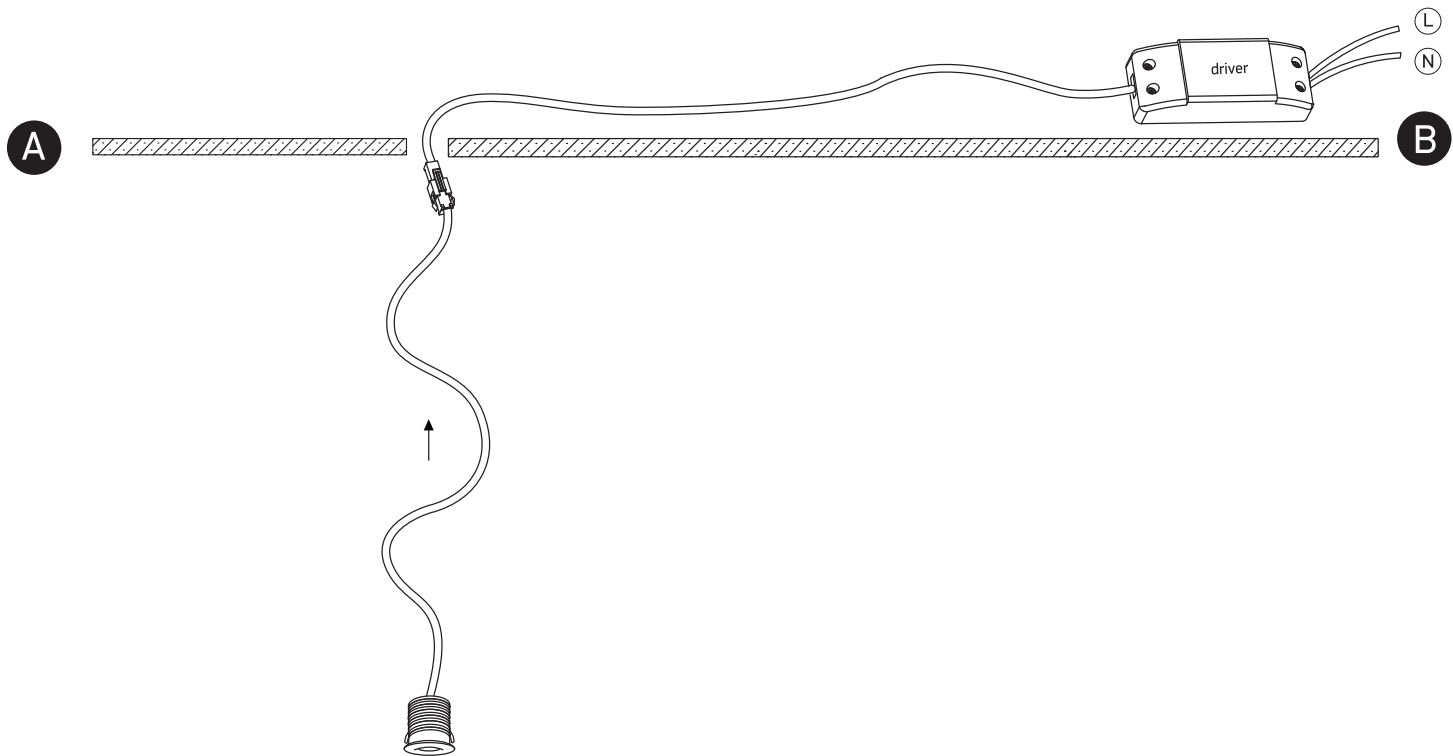

# INSTALLATION MANUAL

10101L

**ecolight**

350mA | 1W | IP44 | Aluminium

Requires 350mA driver.

16mm

21mm