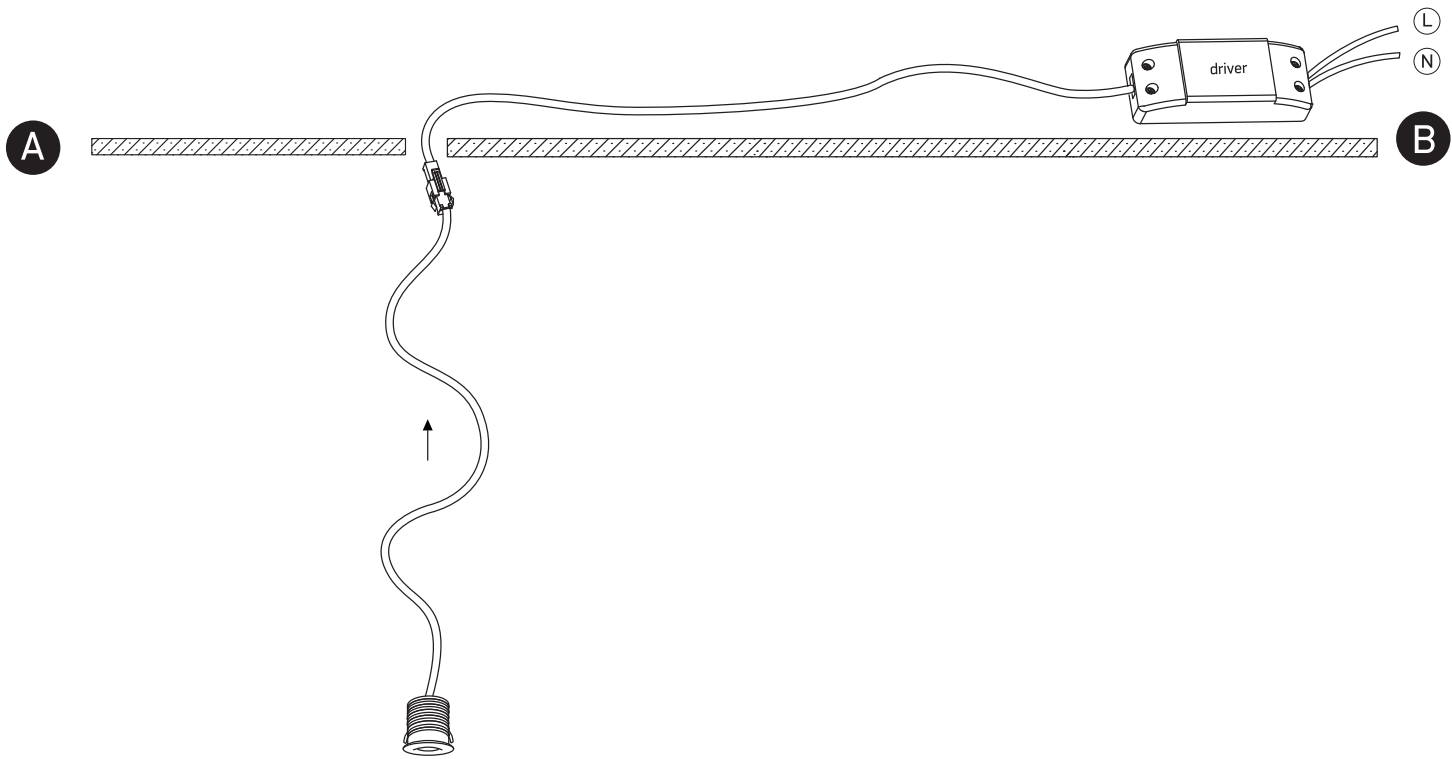

INSTALLATION MANUAL

10101L

ecolight

90 CRI

350mA | 1W | IP44 | Aluminium
Requires 350mA driver.

Warnings:

1. Make sure that the product is installed properly before connecting to electricity.
2. Do not cover the fitting.
3. Maintenance and installation should only be carried out by a professional electrician.