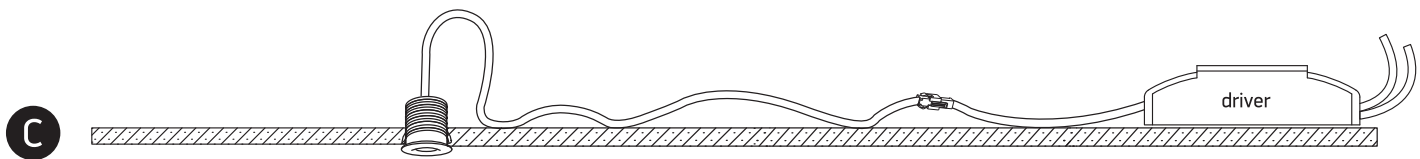

INSTALLATION MANUAL

10101L

ecolight

90 CRI

350mA | 1W | IP44 | Aluminium
Requires 350mA driver.

Warnings:

1. Make sure that the product is installed properly before connecting to electricity.
2. Do not cover the fitting.
3. Maintenance and installation should only be carried out by a professional electrician.