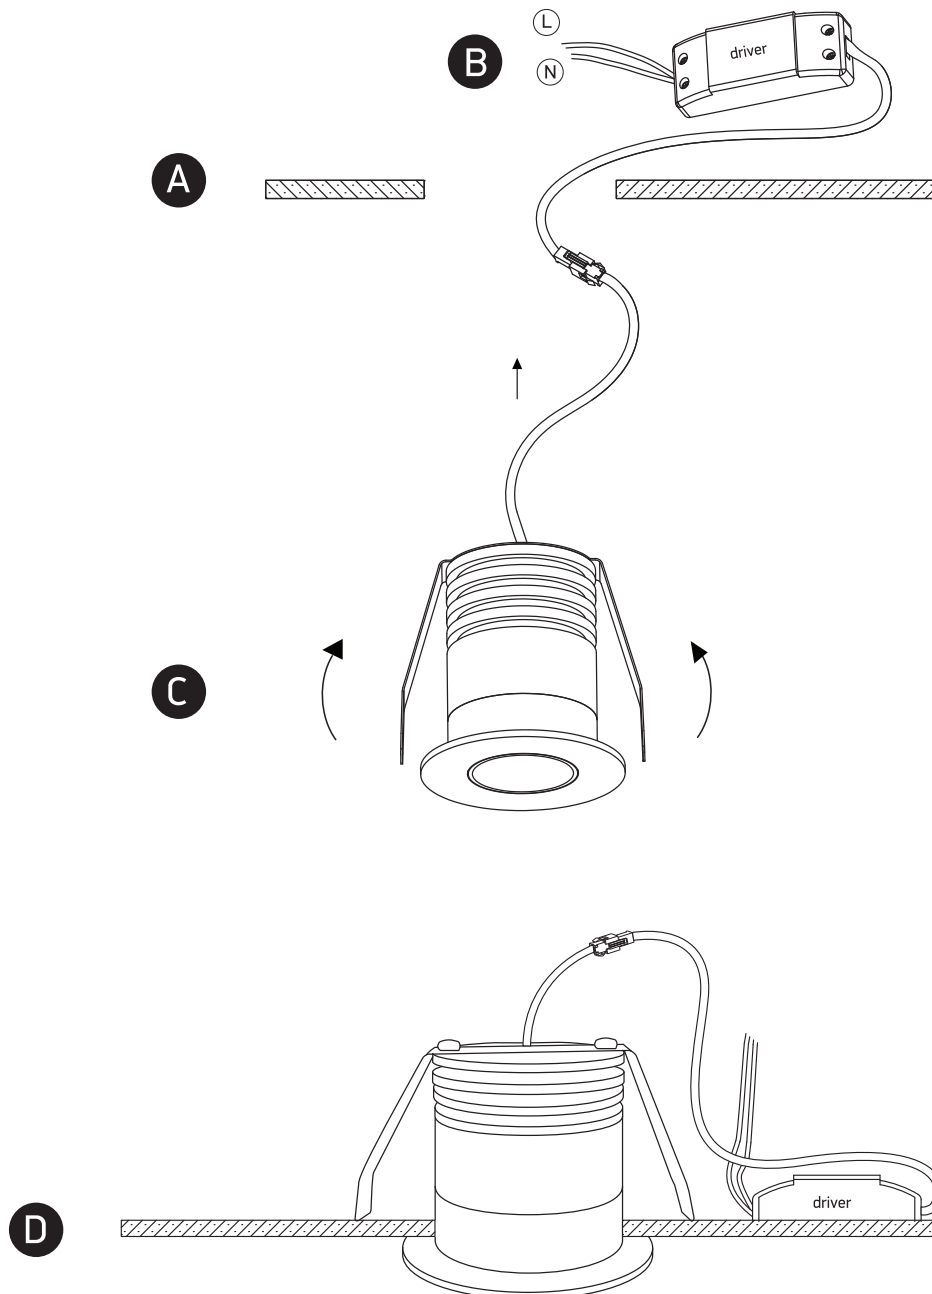

INSTALLATION MANUAL

10102H

ecolight

DARK LIGHT

85 CRI

700mA | 2W | IP65 | Aluminium

Requires 700mA driver.

37mm

40mm

30mm

50mm

100cm

one
LIGHT

Warnings:

1. Make sure that the product is installed properly before connecting to electricity.
2. Do not cover the fitting.
3. Maintenance and installation should only be carried out by a professional electrician.