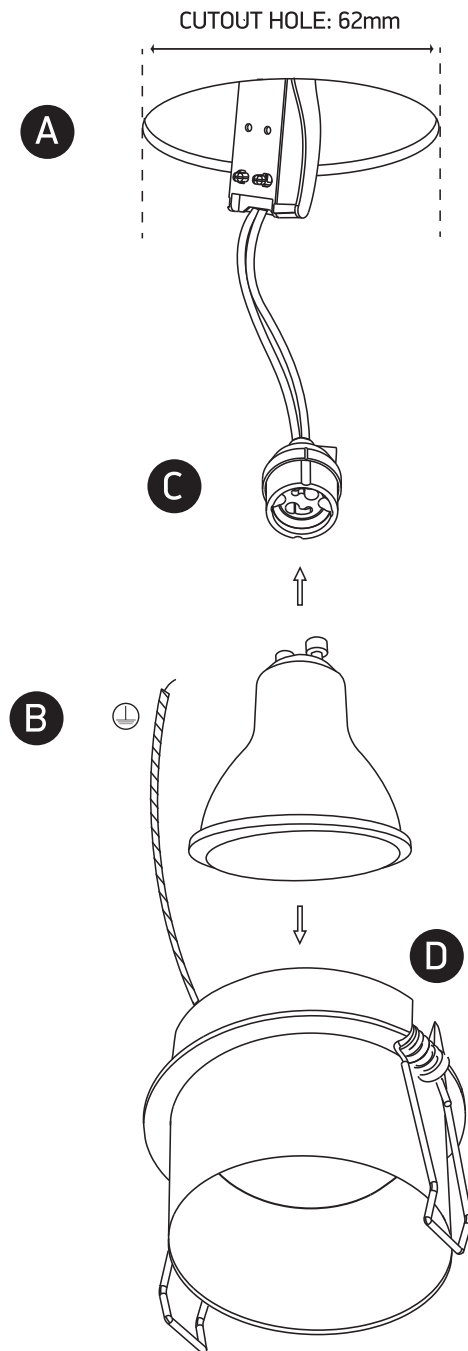

# INSTALLATION MANUAL

10105D9

100-240V | MR16 | GU10 | 10W | IP20 | Aluminium