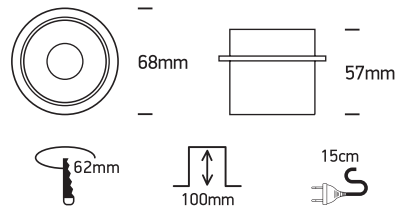

# INSTALLATION MANUAL

10105D9

100-240V | MR16 | GU10 | 10W | IP20 | Aluminium