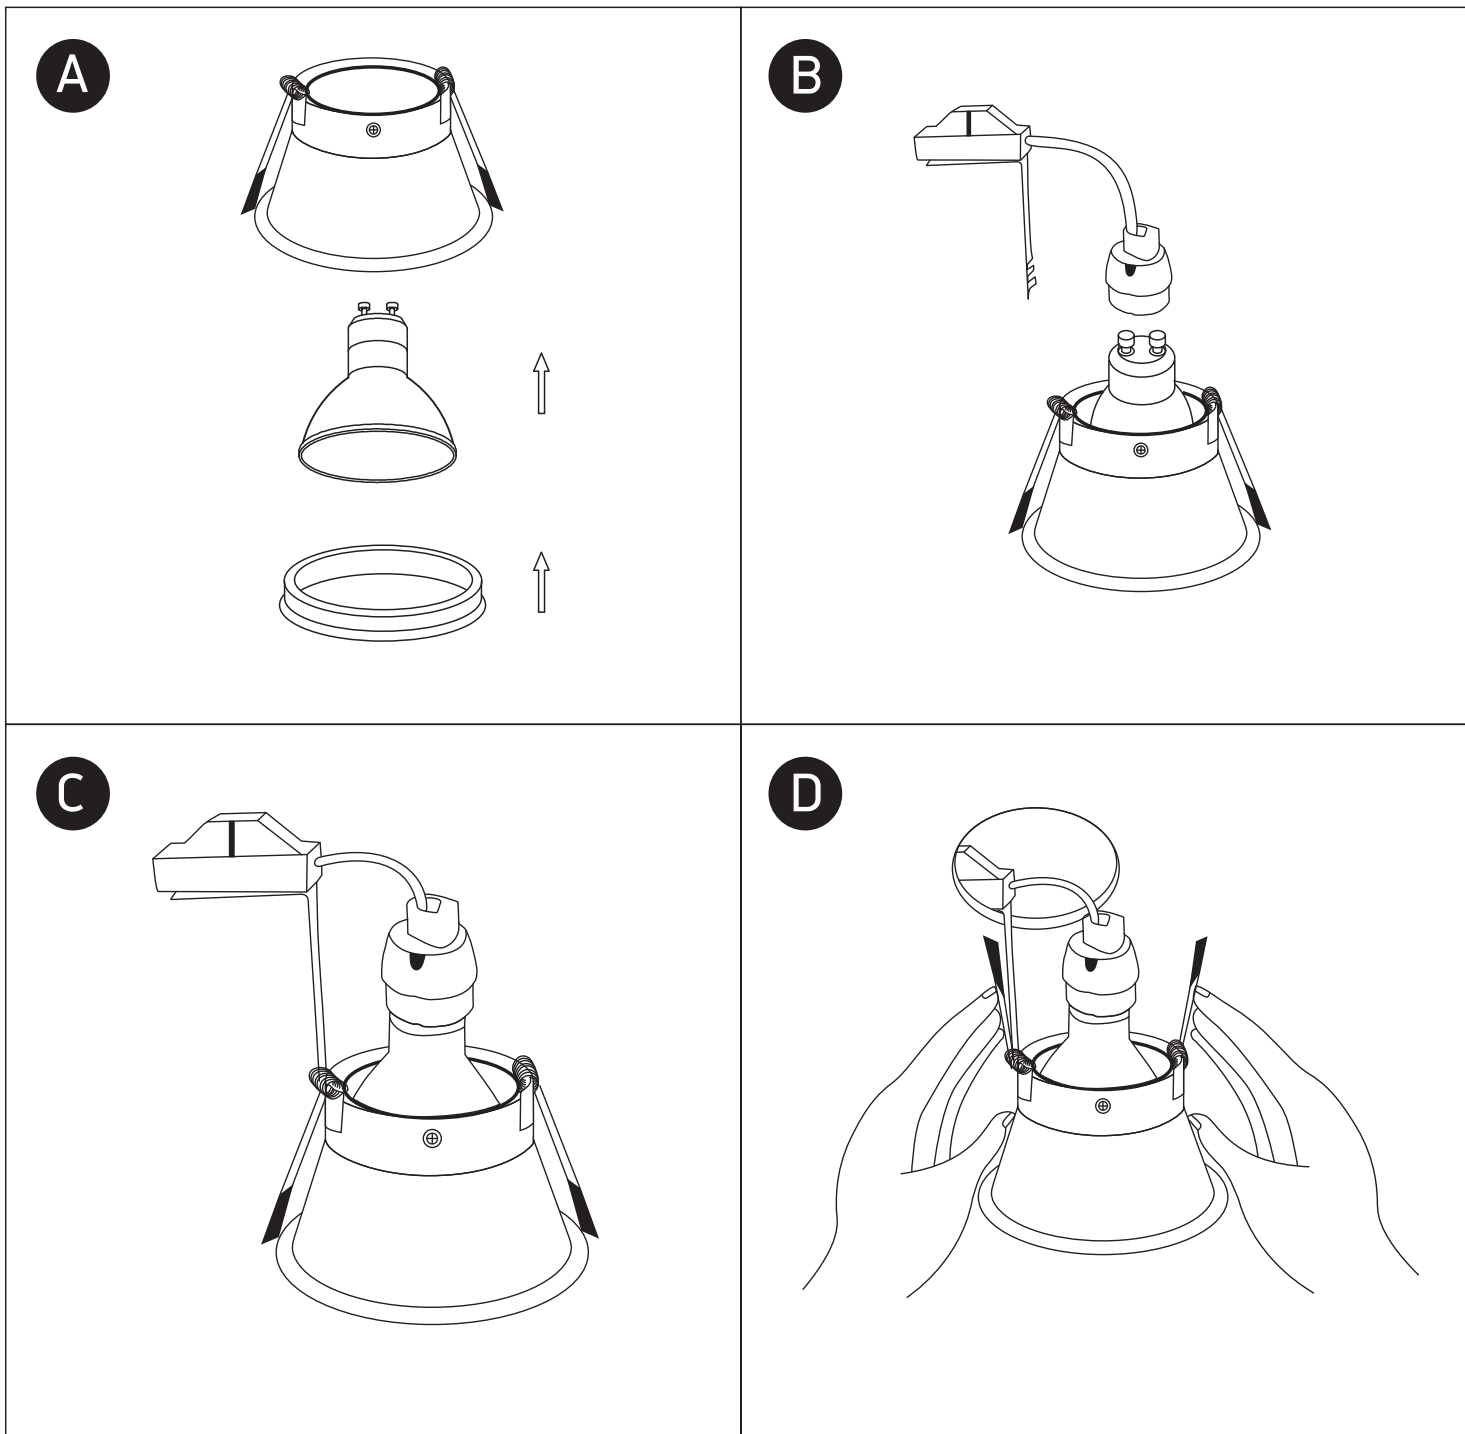

# INSTALLATION MANUAL

10105TG

100-240V | MR16 | GU10 | 10W | IP20 | Semi trimless | Aluminium  
Complete with 0950G.