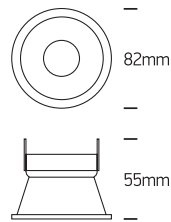

# INSTALLATION MANUAL

10105TG

100-240V | MR16 | GU10 | 10W | IP20 | Semi trimless | Aluminium  
Complete with 0950G.