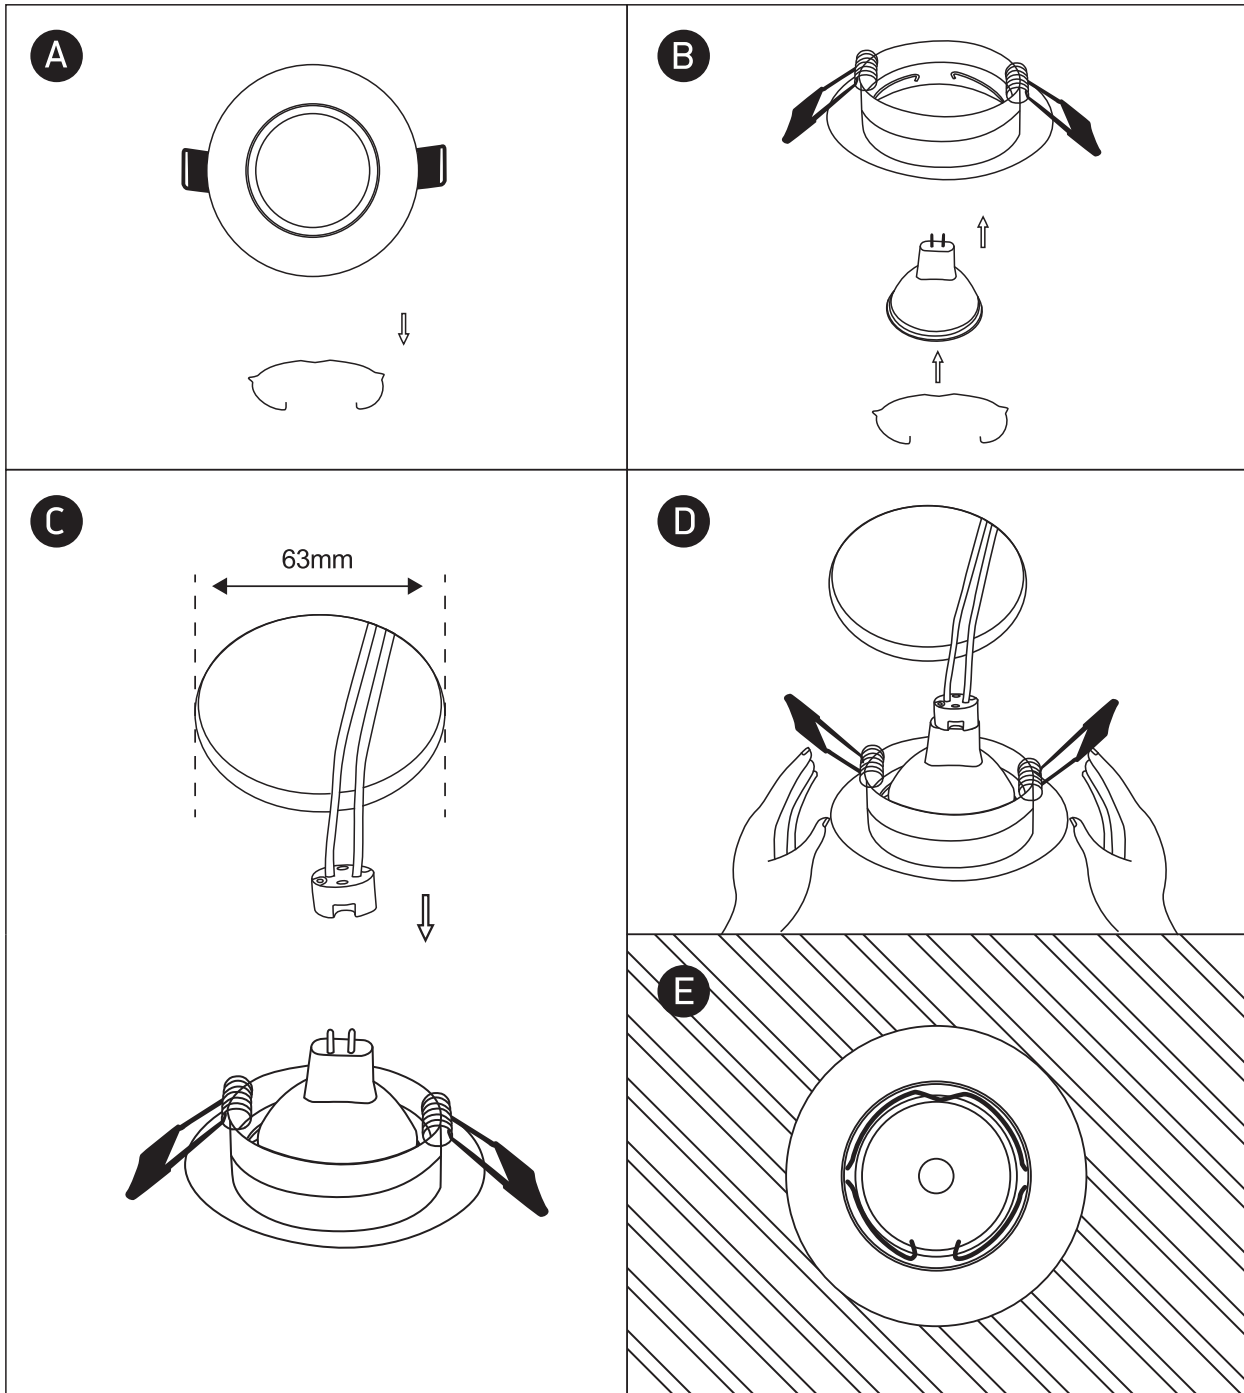

INSTALLATION MANUAL

10105XS

12V | MR16 | GU5,3 | 50W | IP20 | Pressed metal

Warnings:

1. Make sure that the product is installed properly before connecting to electricity.
2. Do not cover the fitting.
3. Maintenance and installation should only be carried out by a professional electrician.