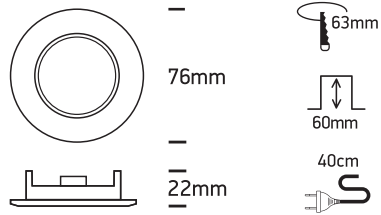

INSTALLATION MANUAL

10105XS

12V | MR16 | GU5,3 | 50W | IP20 | Pressed metal

Warnings:

1. Make sure that the product is installed properly before connecting to electricity.
2. Do not cover the fitting.
3. Maintenance and installation should only be carried out by a professional electrician.