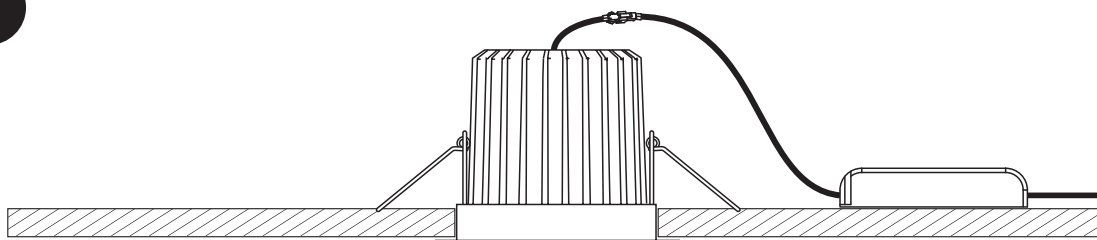

# INSTALLATION MANUAL

10106PF

ecolight

83mm

70mm

Dimensions are complete with the ring.

350mA | 6W | IP65 | Fire rated | Die cast

Requires 350mA driver.

80 CRI

one  
LIGHT

A

CUTOUT HOLE: 68mm

B

Adjust the ring.

C