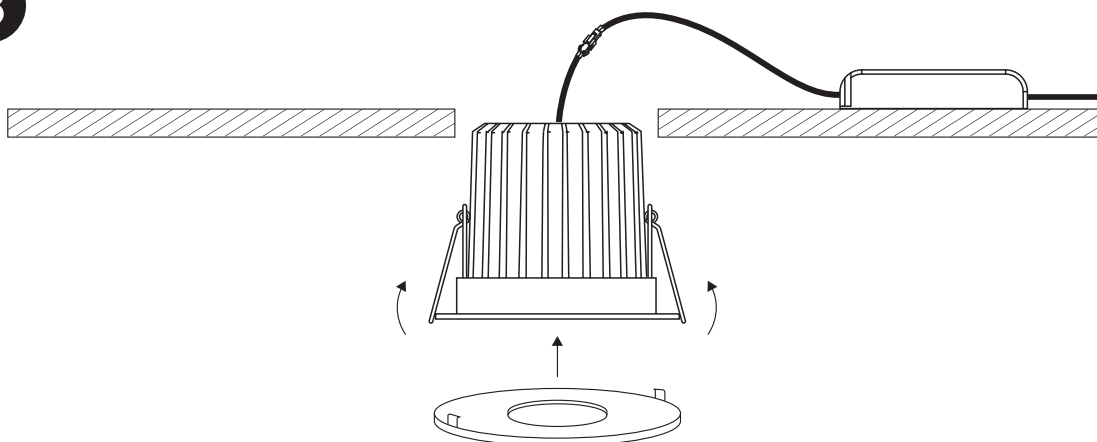

# INSTALLATION MANUAL

10106PF

ecolight

83mm

70mm

Dimensions are complete with the ring.

350mA | 6W | IP65 | Fire rated | Die cast

Requires 350mA driver.

80 CRI

one  
LIGHT

A

CUTOUT HOLE: 68mm

B

Adjust the ring.

C