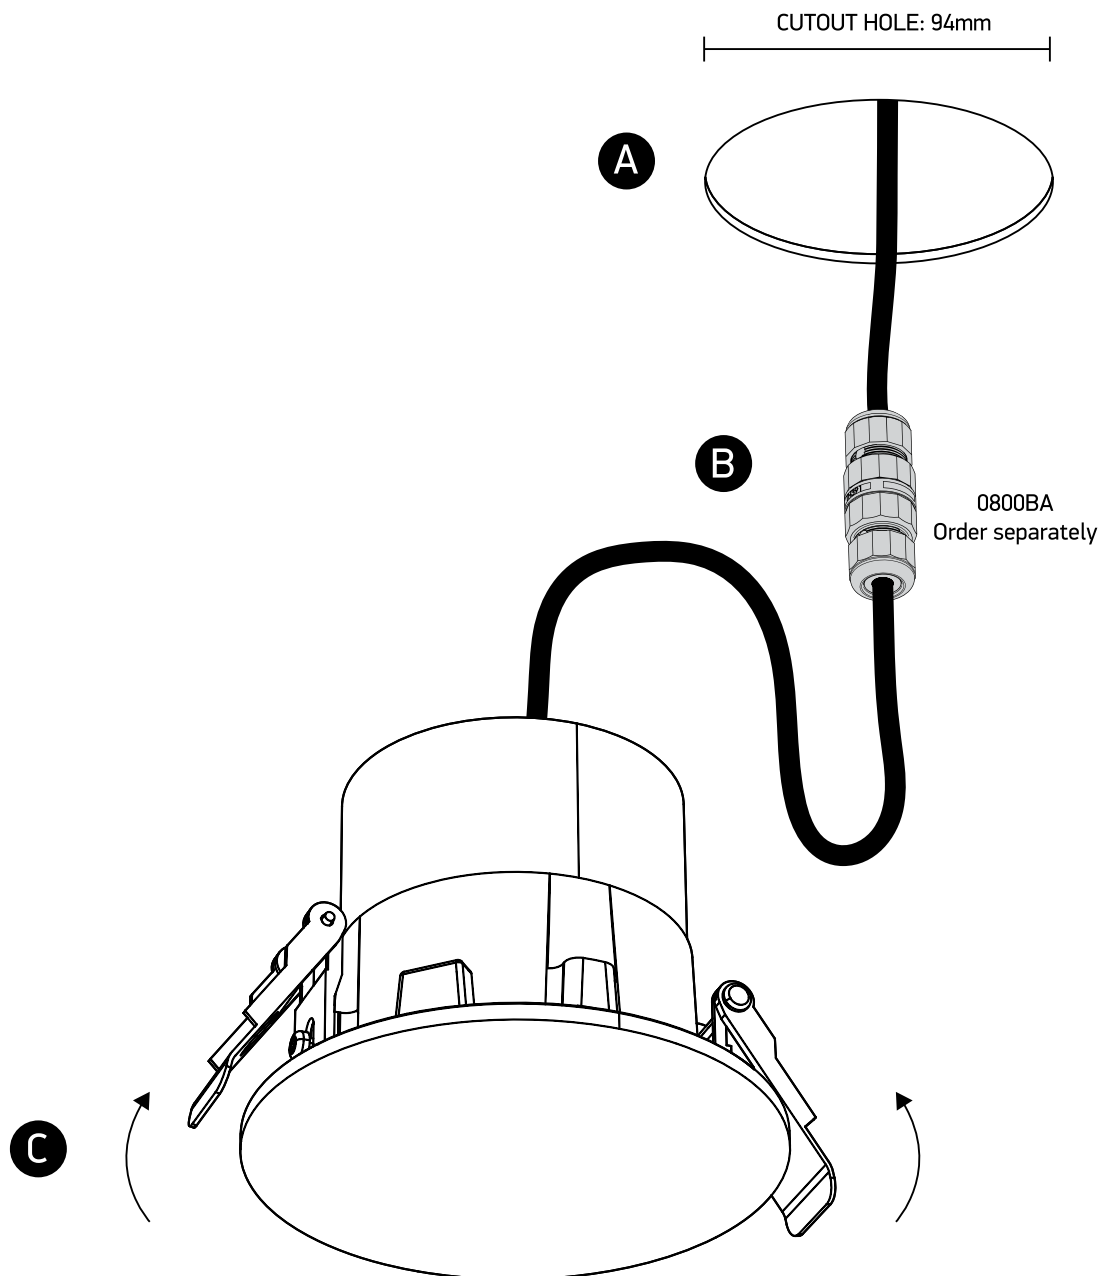

INSTALLATION MANUAL

10106V

ecolight

110mm

100-240V | COB LED | 6W | IP65 | Die cast
Complete with 500mA driver

80 CRI

94mm

100mm

81mm

one
LIGHT

Warnings:

1. Make sure that the product is installed properly before connecting to electricity.
2. Do not cover the fitting.
3. Maintenance and installation should only be carried out by a professional electrician.