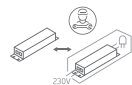

INSTALLATION MANUAL

10106V

ecolight

110mm

100-240V | COB LED | 6W | IP65 | Die cast
Complete with 500mA driver

80 CRI

94mm

100mm

81mm

one
LIGHT

Warnings:

1. Make sure that the product is installed properly before connecting to electricity.
2. Do not cover the fitting.
3. Maintenance and installation should only be carried out by a professional electrician.