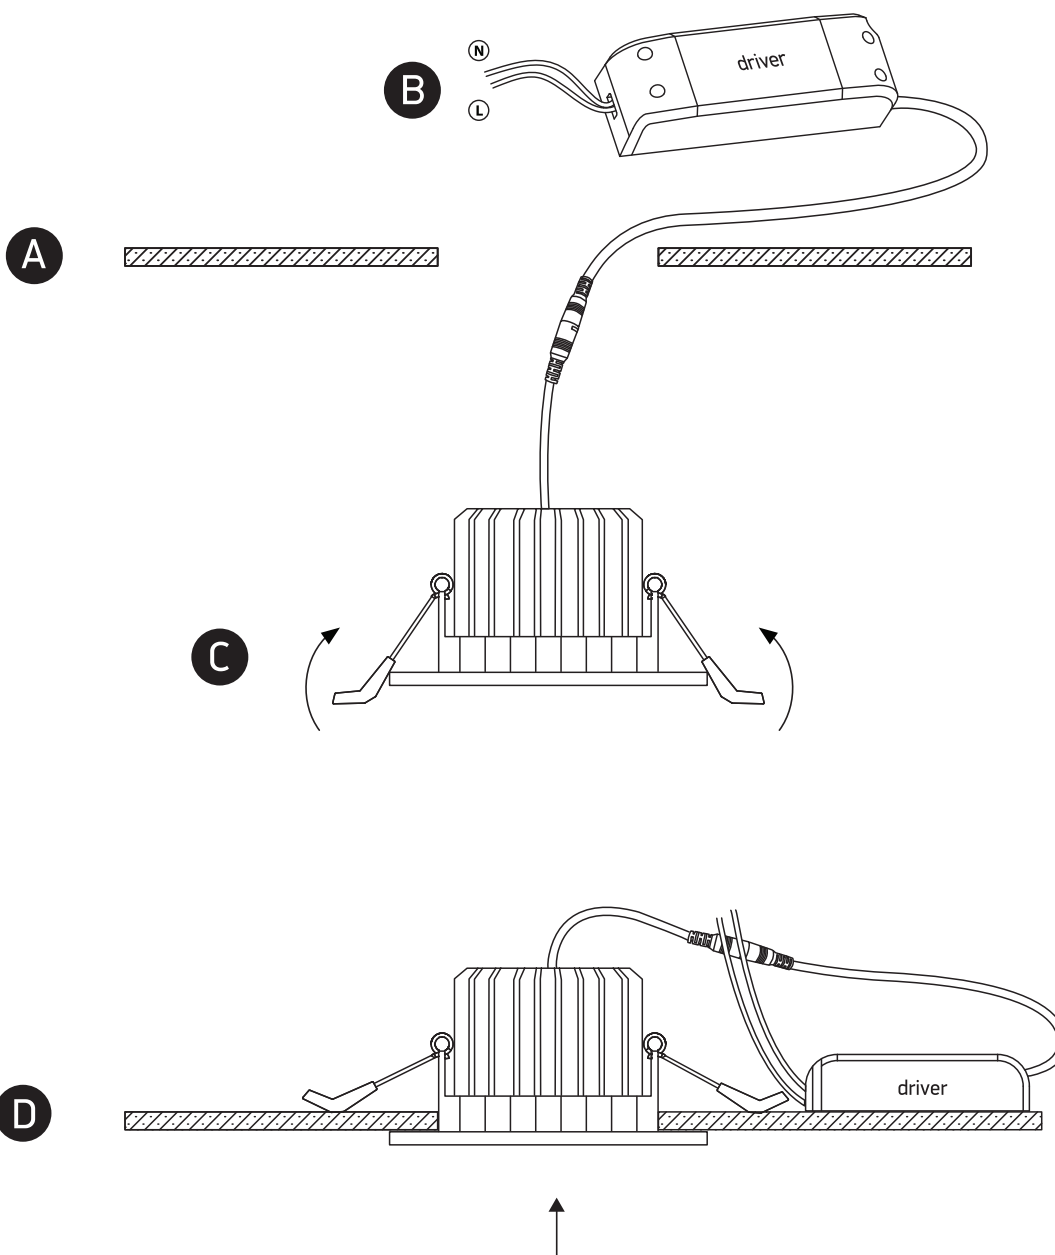

INSTALLATION MANUAL

10107CA

ecodownlight

95mm

230V | COB LED | 7W | IP20 | Die cast
Complete with 300mA driver.

80 CRI

55mm

one
LIGHT

Warnings:

1. Make sure that the product is installed properly before connecting to electricity.
2. Do not cover the fitting.
3. Maintenance and installation should only be carried out by a professional electrician.