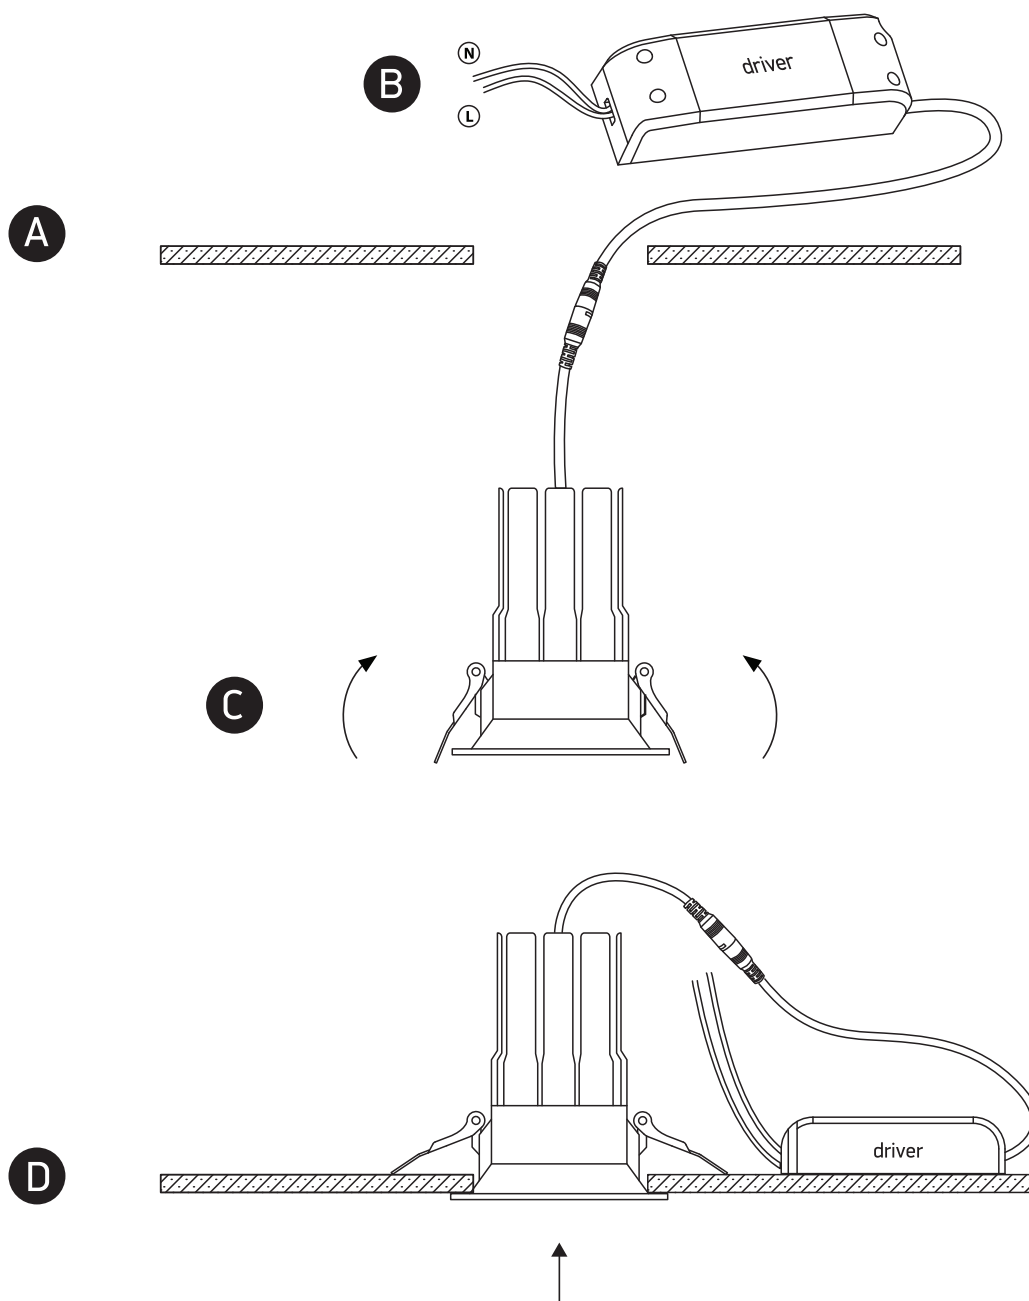

# INSTALLATION MANUAL

10107DC

ecodownlight

67mm

230V | COB LED | 7W | IP20 | Die cast  
Complete with 300mA driver.

80 CRI

83mm

one  
LIGHT

## Warnings:

1. Make sure that the product is installed properly before connecting to electricity.
2. Do not cover the fitting.
3. Maintenance and installation should only be carried out by a professional electrician.