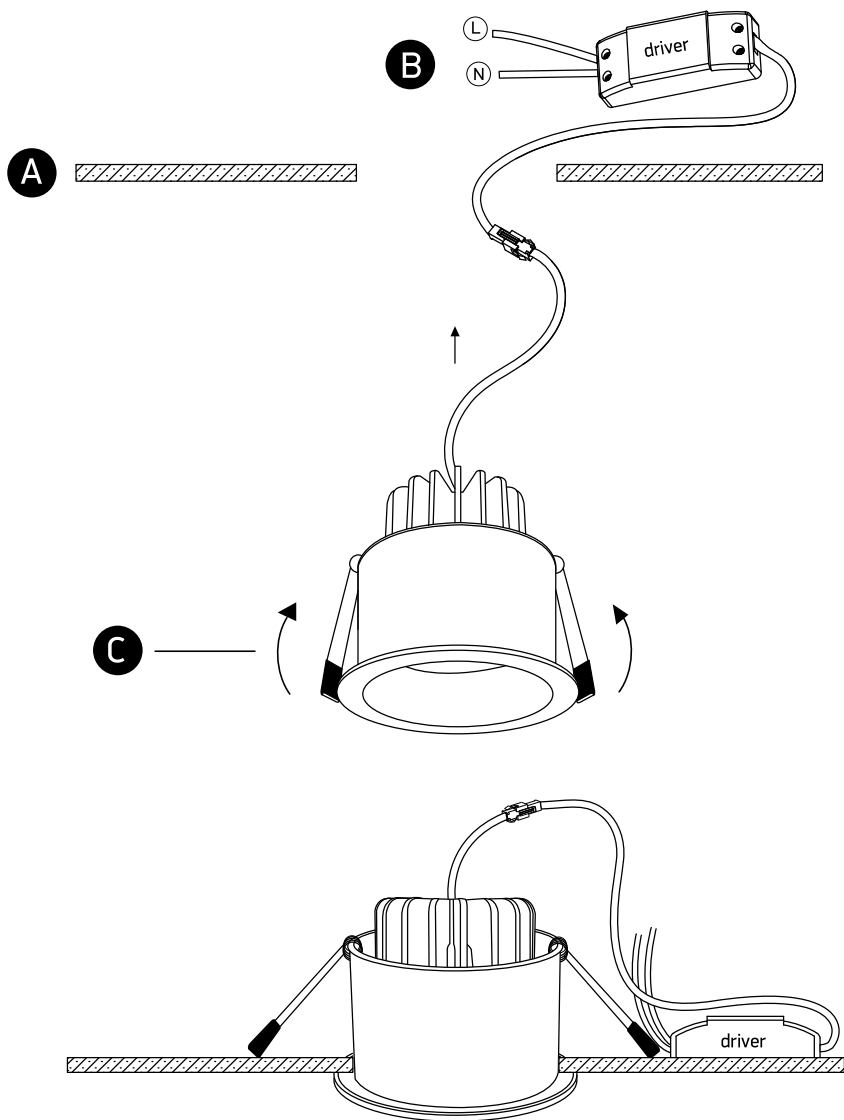

INSTALLATION MANUAL

10107WD

ecolight

DARK LIGHT

90 CRI

700mA | COB LED | 6.5W | IP54 | Die cast
Requires 700mA driver.

78mm

78mm

75mm

110mm

40cm

Warnings:

1. Make sure that the product is installed properly before connecting to electricity.
2. Do not cover the fitting.
3. Maintenance and installation should only be carried out by a professional electrician.