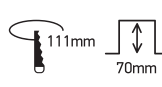

# INSTALLATION MANUAL

10109FD

**ecolight**

DARK LIGHT  
IK07

CE RoHS COMPLETE

230V | SMD 2835 | 9W | \*IP54 | Die cast  
Complete with 300mA driver.

80 CRI

**one**  
LIGHT

**A**

CUTOUT HOLE: 111mm

**B**

**C**

\*IP54 is the protection degree of the fitting under the ceiling. The fitting part hidden in the ceiling is IP20