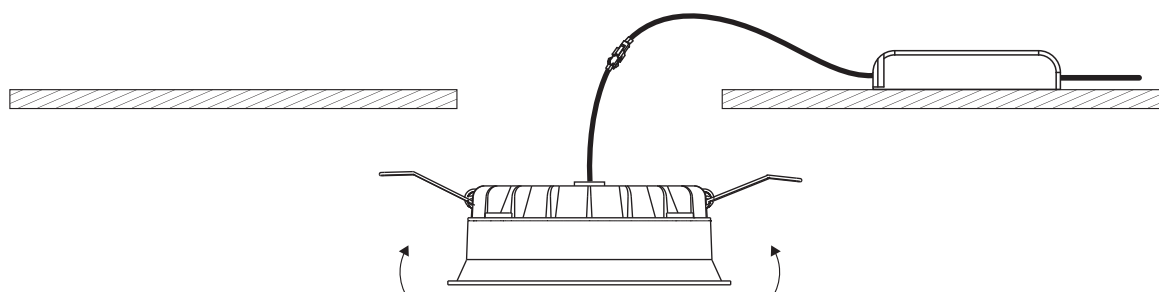

# INSTALLATION MANUAL

10109FD

**ecolight**

DARK LIGHT  
IK07

CE RoHS COMPLETE

230V | SMD 2835 | 9W | \*IP54 | Die cast  
Complete with 300mA driver.

80 CRI

**one**  
LIGHT

**A**

CUTOUT HOLE: 111mm

**B**

**C**

\*IP54 is the protection degree of the fitting under the ceiling. The fitting part hidden in the ceiling is IP20