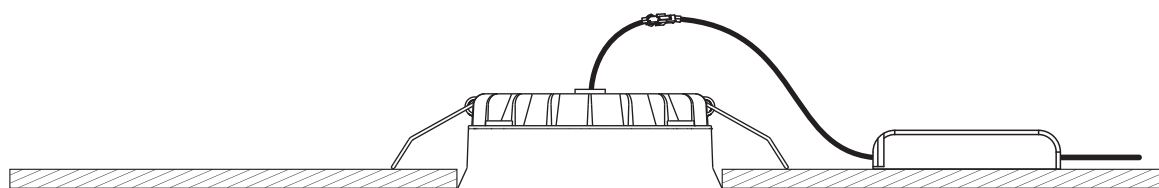

**A**

CUTOUT HOLE: 111mm

**B**

**C**

\*IP54 is the protection degree of the fitting under the ceiling. The fitting part hidden in the ceiling is IP20