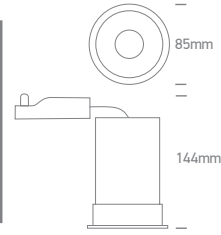

INSTALLATION MANUAL

10109F

DARK
LIGHT

FIRE
RATED

CE EAC UK CA

RoHS
COMPLIANT

100-240V | 10W | MR16 | GU10 | IP65 | Fire rated | Die cast

one
LIGHT