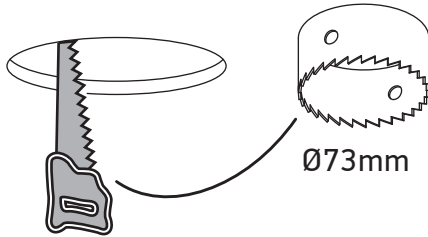

INSTALLATION MANUAL

10109F

DARK
LIGHT

FIRE
RATED

CE EAC UK CA

RoHS
COMPLIANT

100-240V | 10W | MR16 | GU10 | IP65 | Fire rated | Die cast

one
LIGHT

A

B

C

D

E

Warnings:

1. Make sure that the product is installed properly before connecting to electricity.
2. Do not cover the fitting.
3. Maintenance and installation should only be carried out by a professional electrician.