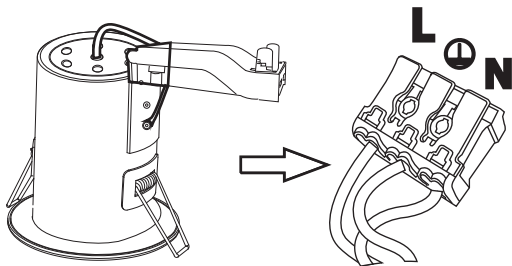

INSTALLATION MANUAL

10109F

DARK
LIGHT

FIRE
RATED

CE EAC UK CA

RoHS
COMPLIANT

100-240V | 10W | MR16 | GU10 | IP65 | Fire rated | Die cast

one
LIGHT

A

B

C

D

E

Warnings:

1. Make sure that the product is installed properly before connecting to electricity.
2. Do not cover the fitting.
3. Maintenance and installation should only be carried out by a professional electrician.