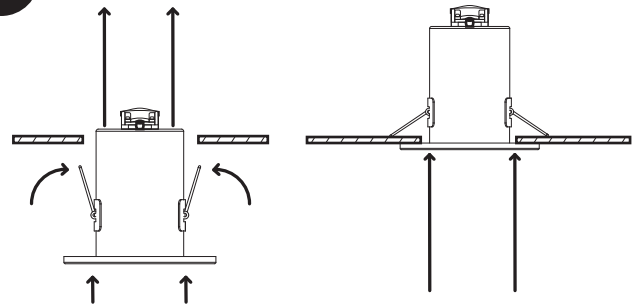

INSTALLATION MANUAL

10109F

DARK
LIGHT

FIRE
RATED

CE EAC UK CA

RoHS
COMPLIANT

100-240V | 10W | MR16 | GU10 | IP65 | Fire rated | Die cast

one
LIGHT

A

B

C

D

E

Warnings:

1. Make sure that the product is installed properly before connecting to electricity.
2. Do not cover the fitting.
3. Maintenance and installation should only be carried out by a professional electrician.