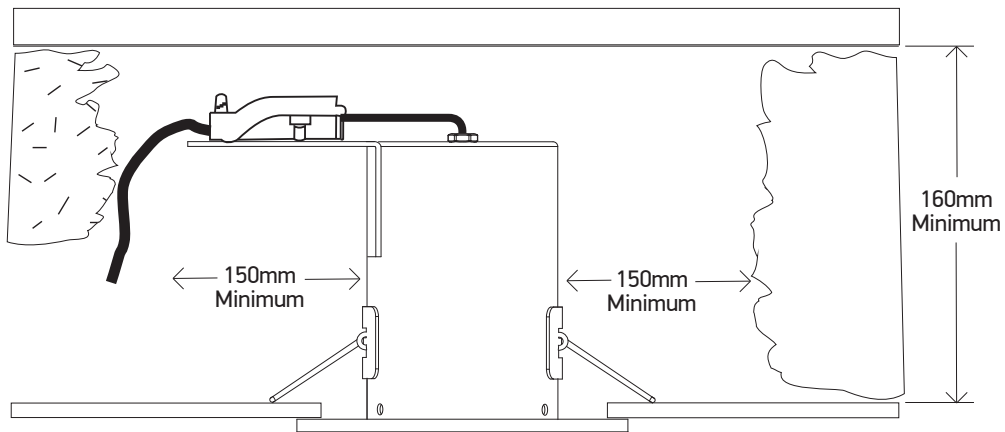

INSTALLATION MANUAL

10109F

DARK
LIGHT

FIRE
RATED

CE EAC UK CA

RoHS
COMPLIANT

100-240V | 10W | MR16 | GU10 | IP65 | Fire rated | Die cast

one
LIGHT

A

B

C

D

E

Warnings:

1. Make sure that the product is installed properly before connecting to electricity.
2. Do not cover the fitting.
3. Maintenance and installation should only be carried out by a professional electrician.