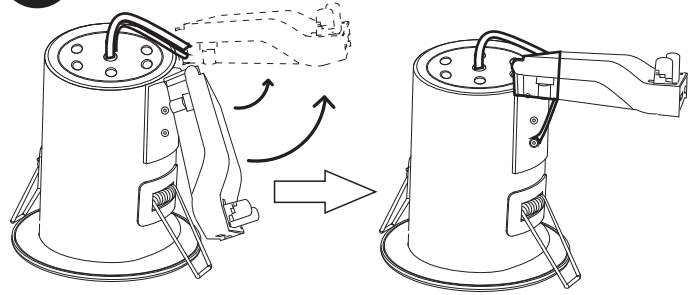

INSTALLATION MANUAL

10109F

DARK
LIGHT

FIRE
RATED

CE EAC UK CA

RoHS
COMPLIANT

100-240V | 10W | MR16 | GU10 | IP65 | Fire rated | Die cast

one
LIGHT

A

B

C

D

E

Warnings:

1. Make sure that the product is installed properly before connecting to electricity.
2. Do not cover the fitting.
3. Maintenance and installation should only be carried out by a professional electrician.