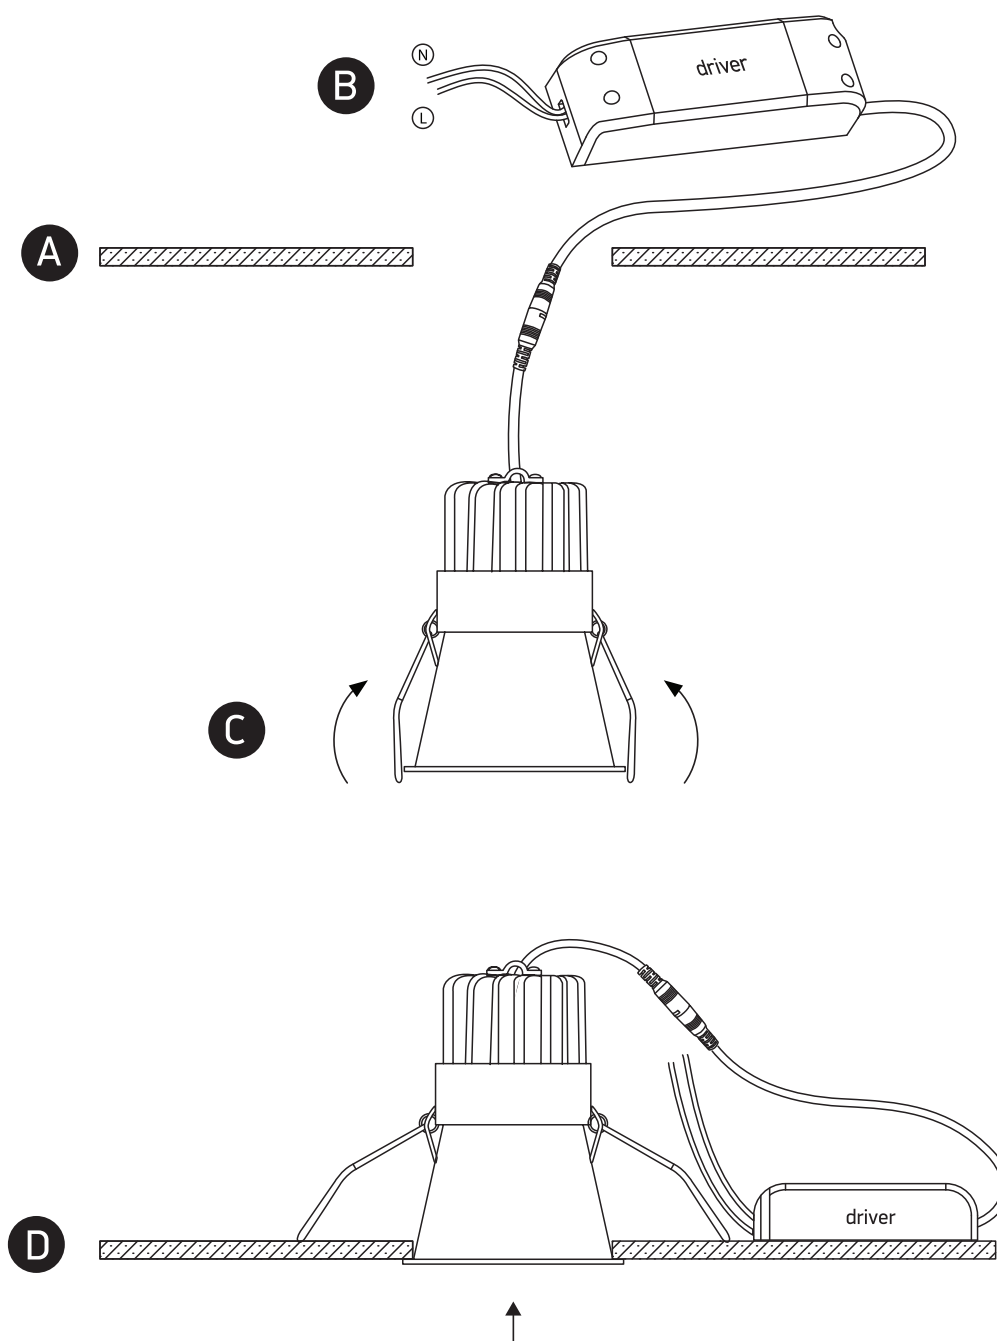

75mm

100mm

230V | COB LED | 10W | IP20 | Aluminium
Complete with 300mA driver.

90
CRI

68mm

130mm

one
LIGHT

Warnings: