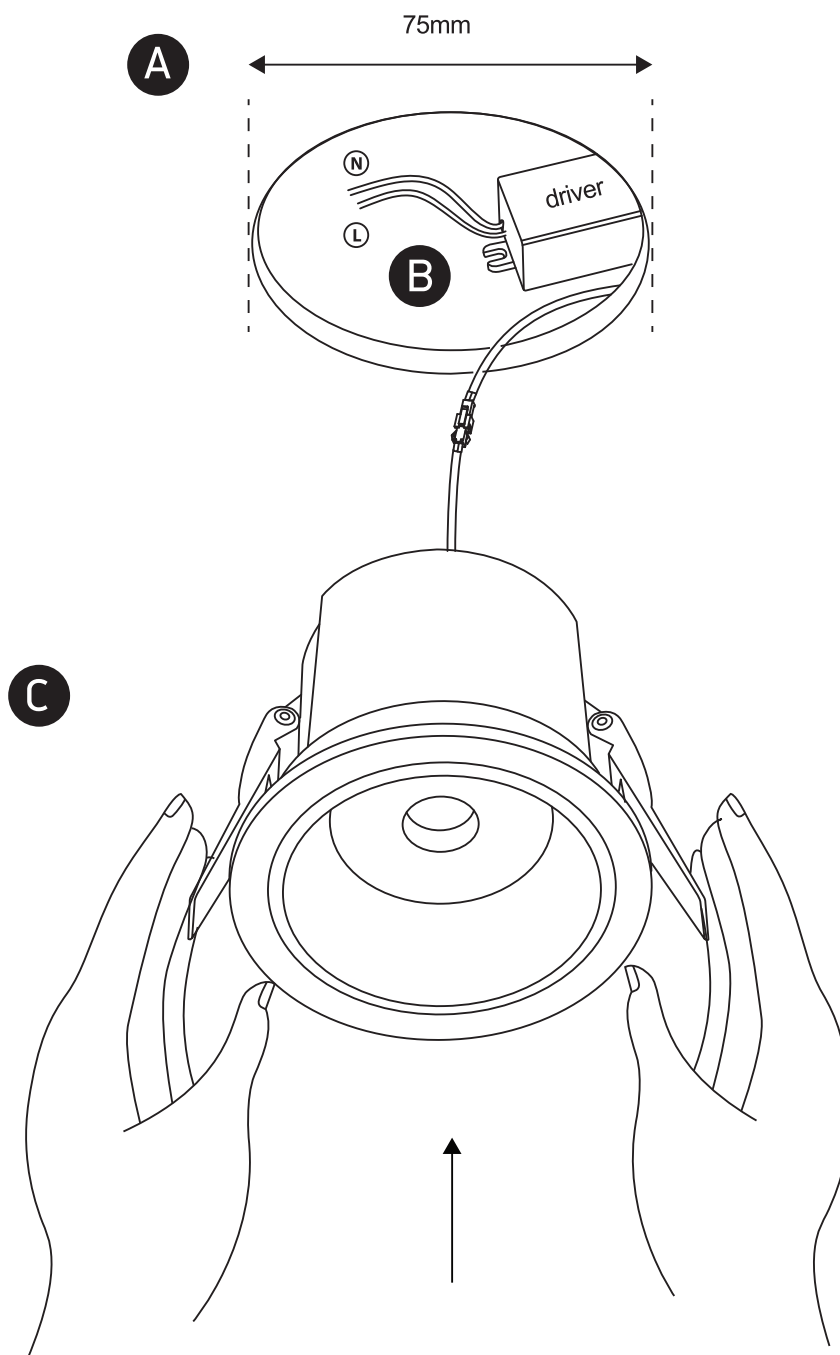

INSTALLATION MANUAL

10112DC

LED
BUILT IN

DARK LIGHT

90 CRI

CE ENEC UK CA

700mA | COB LED | 12W | IP20 | Die cast
Requires 700mA driver.

84mm

85mm

75mm

100mm

40cm

one
LIGHT

Warnings:

1. Make sure that the product is installed properly before connecting to electricity.
2. Do not cover the fitting.
3. Maintenance and installation should only be carried out by a professional electrician.