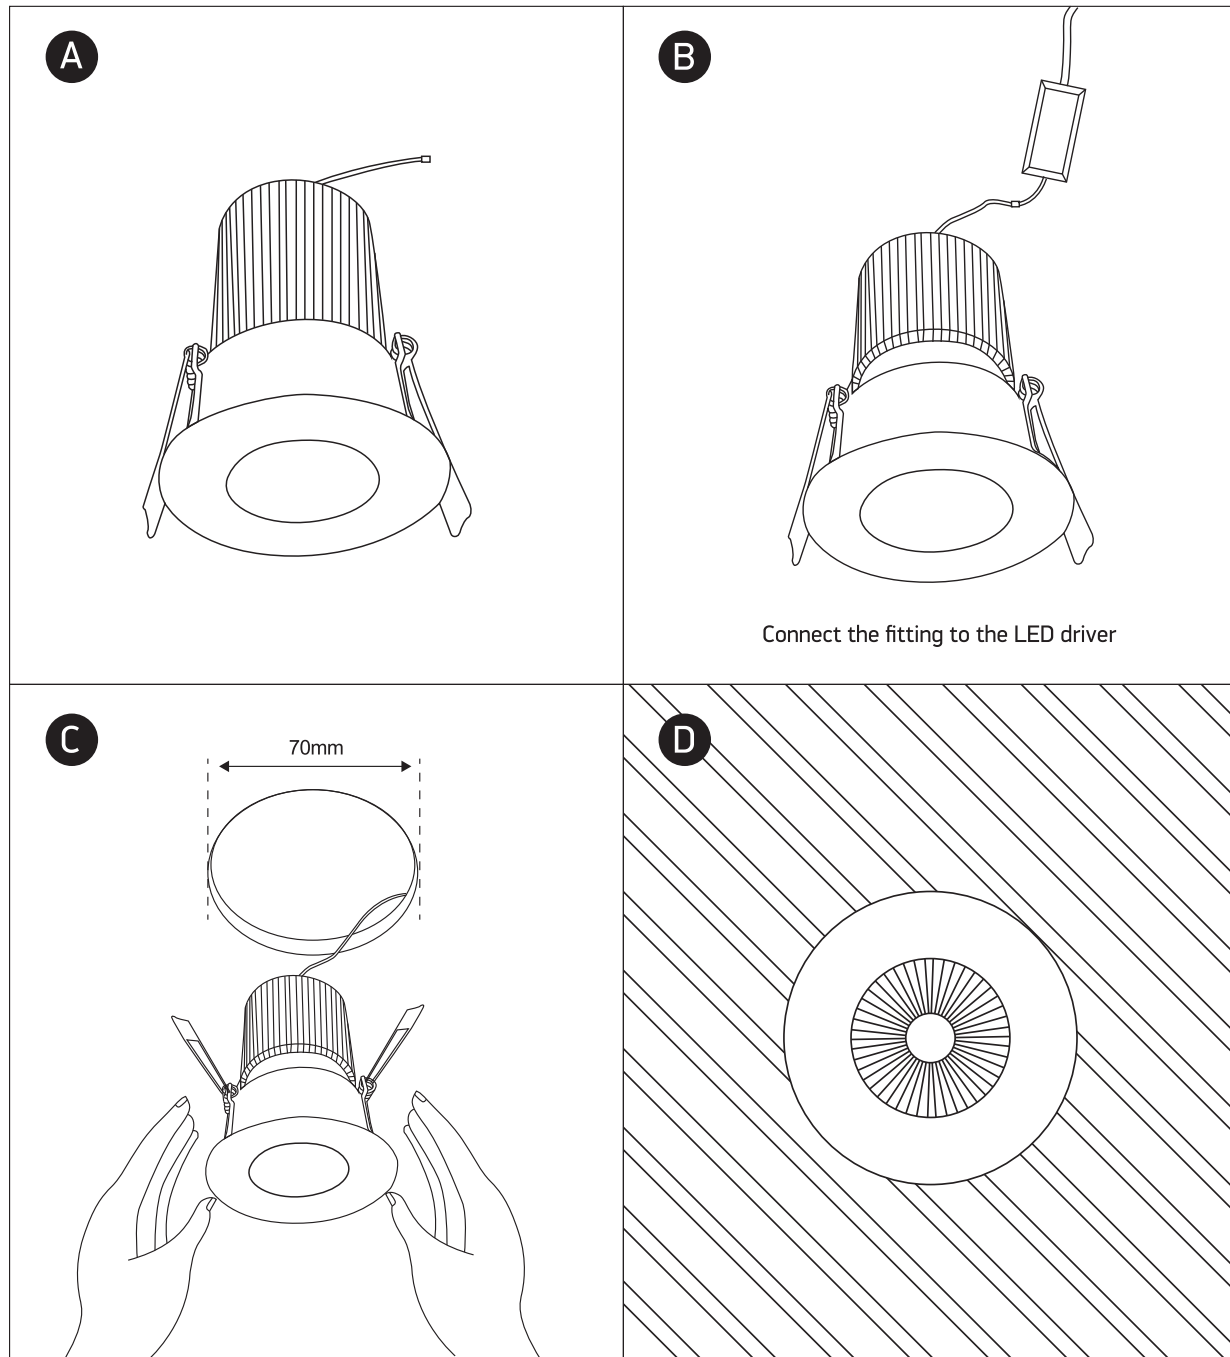

INSTALLATION MANUAL

10112P

ecospot

Ra>80

700mA | 12W | IP64 | Die cast
Requires 700mA driver

83mm

70mm

85mm

105mm

40cm

one
LIGHT

Warnings:

1. Make sure that the product is installed properly before connecting to electricity.
2. Do not cover the fitting.
3. Maintenance and installation should only be carried out by a professional electrician.