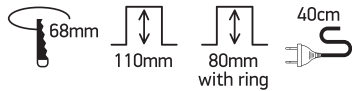

INSTALLATION MANUAL

10112R

700mA | COB LED | 12W | IP65 | Aluminium
Requires 700mA driver.

90 CRI

A INSTALLATION WITHOUT RING

B INSTALLATION WITH RING

Warnings:

1. Make sure that the product is installed properly before connecting to electricity.
2. Do not cover the fitting.
3. Maintenance and installation should only be carried out by a professional electrician.