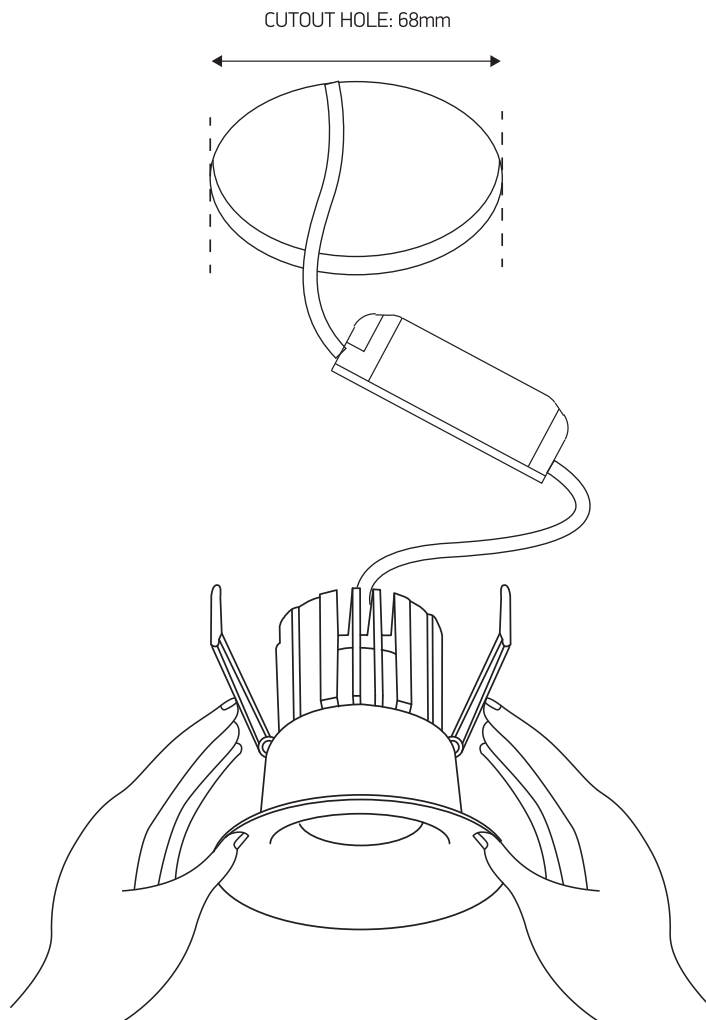

INSTALLATION MANUAL

10112R

700mA | COB LED | 12W | IP65 | Aluminium
Requires 700mA driver.

90 CRI

A INSTALLATION WITHOUT RING

B INSTALLATION WITH RING

Warnings:

1. Make sure that the product is installed properly before connecting to electricity.
2. Do not cover the fitting.
3. Maintenance and installation should only be carried out by a professional electrician.