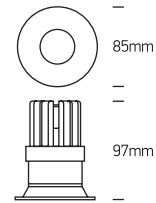

INSTALLATION MANUAL

10112R

700mA | COB LED | 12W | IP65 | Aluminium
Requires 700mA driver.

90 CRI

A INSTALLATION WITHOUT RING

B INSTALLATION WITH RING

Warnings:

1. Make sure that the product is installed properly before connecting to electricity.
2. Do not cover the fitting.
3. Maintenance and installation should only be carried out by a professional electrician.