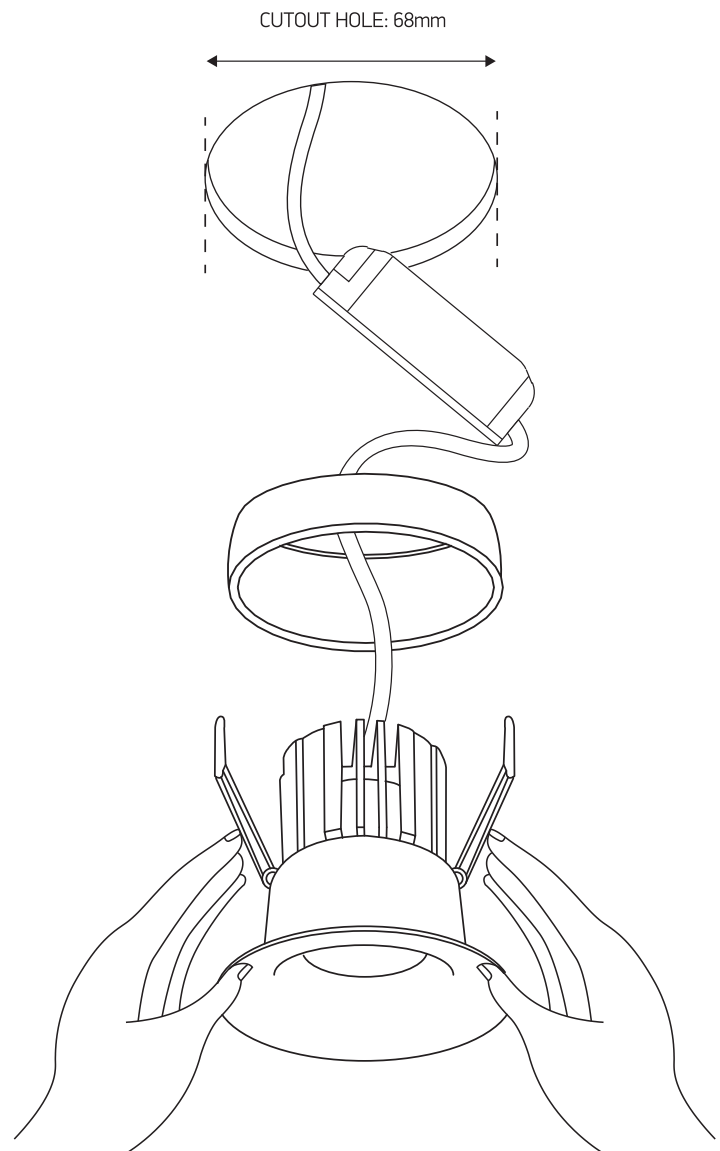

INSTALLATION MANUAL

10112R

700mA | COB LED | 12W | IP65 | Aluminium
Requires 700mA driver.

90 CRI

A INSTALLATION WITHOUT RING

B INSTALLATION WITH RING

Warnings:

1. Make sure that the product is installed properly before connecting to electricity.
2. Do not cover the fitting.
3. Maintenance and installation should only be carried out by a professional electrician.