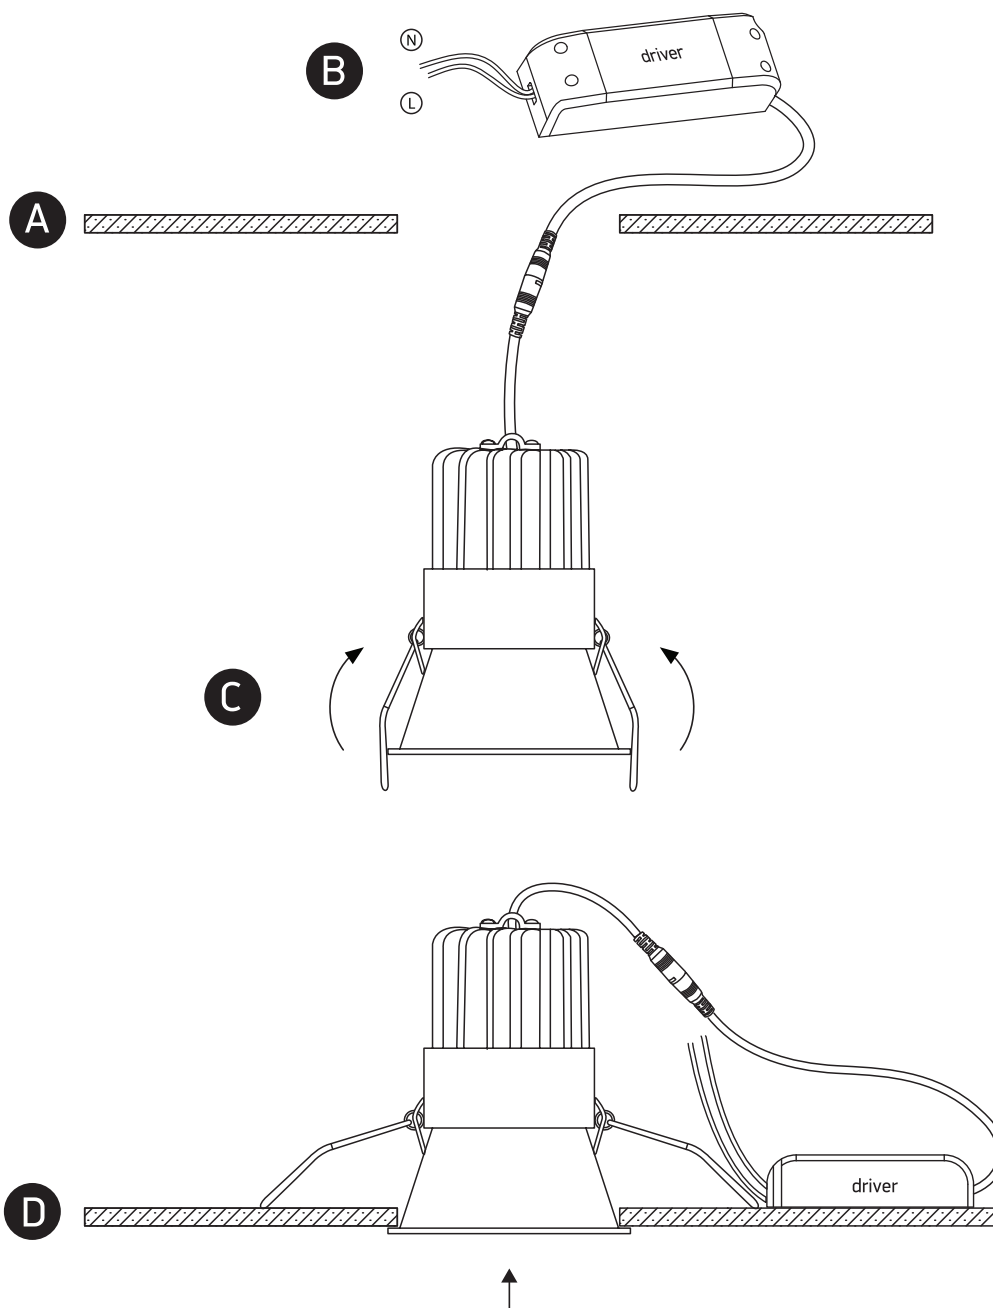

INSTALLATION MANUAL

10115FD

LED
BUILT IN

DARK
LIGHT

CE EAC UK
CA

RoHS
COMPLIANT

NOT
DIMMABLE

92mm

230V | COB LED | 15W | IP20 | Aluminium
Complete with 350mA driver.

90
CRI

120mm

one
LIGHT

Warnings:

1. Make sure that the product is installed properly before connecting to electricity.
2. Do not cover the fitting.
3. Maintenance and installation should only be carried out by a professional electrician.