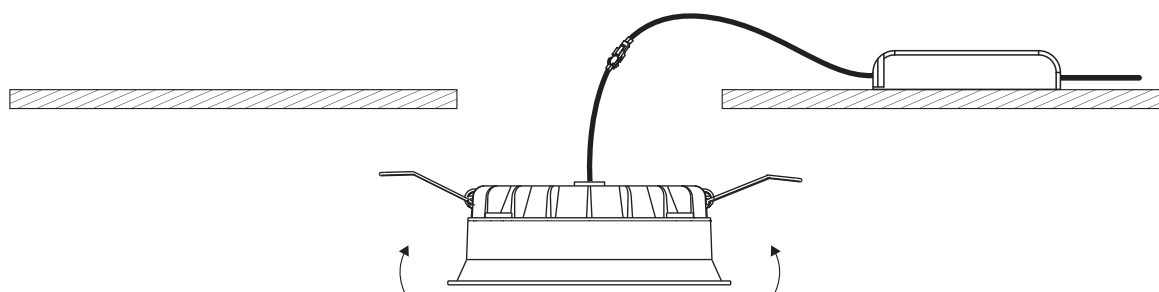

# INSTALLATION MANUAL

10120FD

**ecolight**

DARK LIGHT

175mm

230V | SMD 2835 | 20W | \*IP54 | Die cast  
Complete with 300mA driver.

80 CRI

54mm

**one**  
LIGHT

**A**

CUTOUT HOLE: 166mm

**B**

**C**

\*IP54 is the protection degree of the fitting under the ceiling. The fitting part hidden in the ceiling is IP20