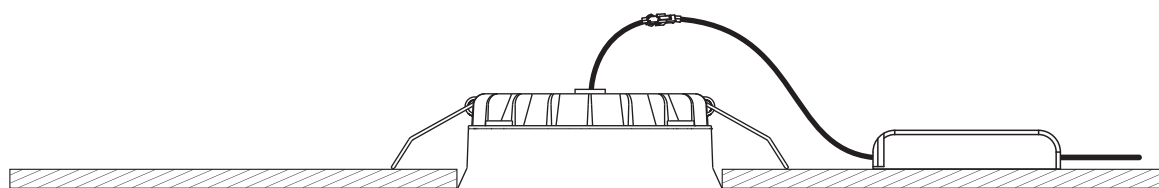

# INSTALLATION MANUAL

10120FD

**ecolight**

DARK LIGHT

175mm

230V | SMD 2835 | 20W | \*IP54 | Die cast  
Complete with 300mA driver.

80 CRI

54mm

**one**  
LIGHT

**A**

CUTOUT HOLE: 166mm

**B**

**C**

\*IP54 is the protection degree of the fitting under the ceiling. The fitting part hidden in the ceiling is IP20