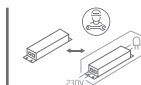

# INSTALLATION MANUAL

10120FD

**ecolight**

DARK LIGHT

175mm

230V | SMD 2835 | 20W | \*IP54 | Die cast  
Complete with 300mA driver.

80 CRI

54mm

**one**  
LIGHT

**A**

CUTOUT HOLE: 166mm

**B**

**C**

\*IP54 is the protection degree of the fitting under the ceiling. The fitting part hidden in the ceiling is IP20