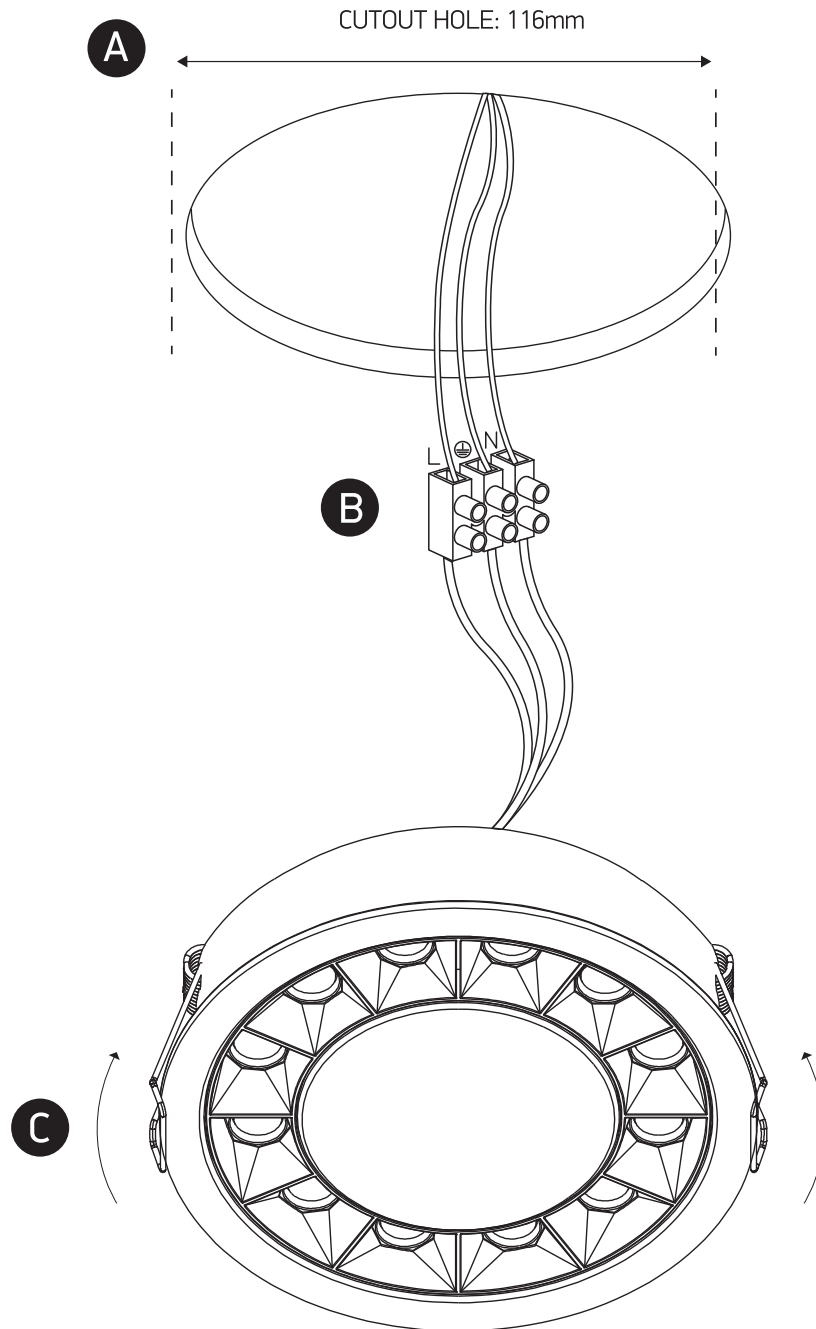

INSTALLATION MANUAL

10120X

LED
BUILT IN

DARK
LIGHT

90
CRI

230V | SMD 3030 | 20W | IP20 | Aluminium
Complete with 450mA driver.

128mm

35mm

one
LIGHT

Warnings:

1. Make sure that the product is installed properly before connecting to electricity.
2. Do not cover the fitting.
3. Maintenance and installation should only be carried out by a professional electrician.