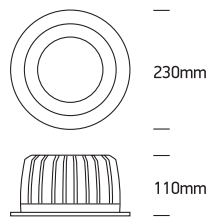

# INSTALLATION MANUAL

10130CA

ecodownlight

230V | COB LED | 30W | IP20 | Die cast  
Complete with 750mA driver.

80  
CRI

one  
LIGHT