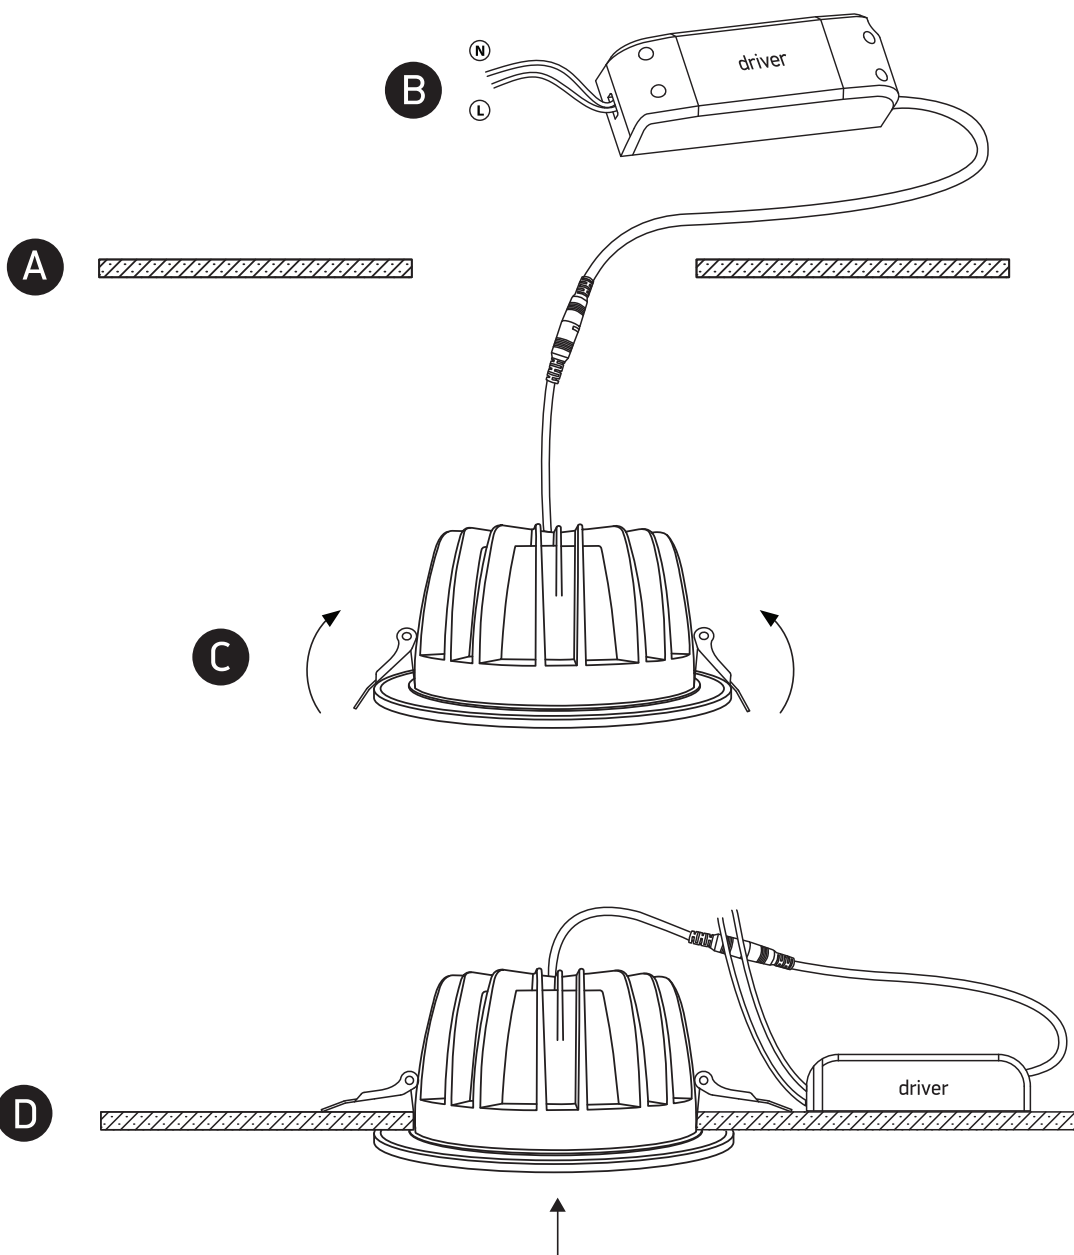

# INSTALLATION MANUAL

10130CA

ecodownlight

230V | COB LED | 30W | IP20 | Die cast  
Complete with 750mA driver.

80  
CRI

one  
LIGHT

## Warnings:

1. Make sure that the product is installed properly before connecting to electricity.
2. Do not cover the fitting.
3. Maintenance and installation should only be carried out by a professional electrician.