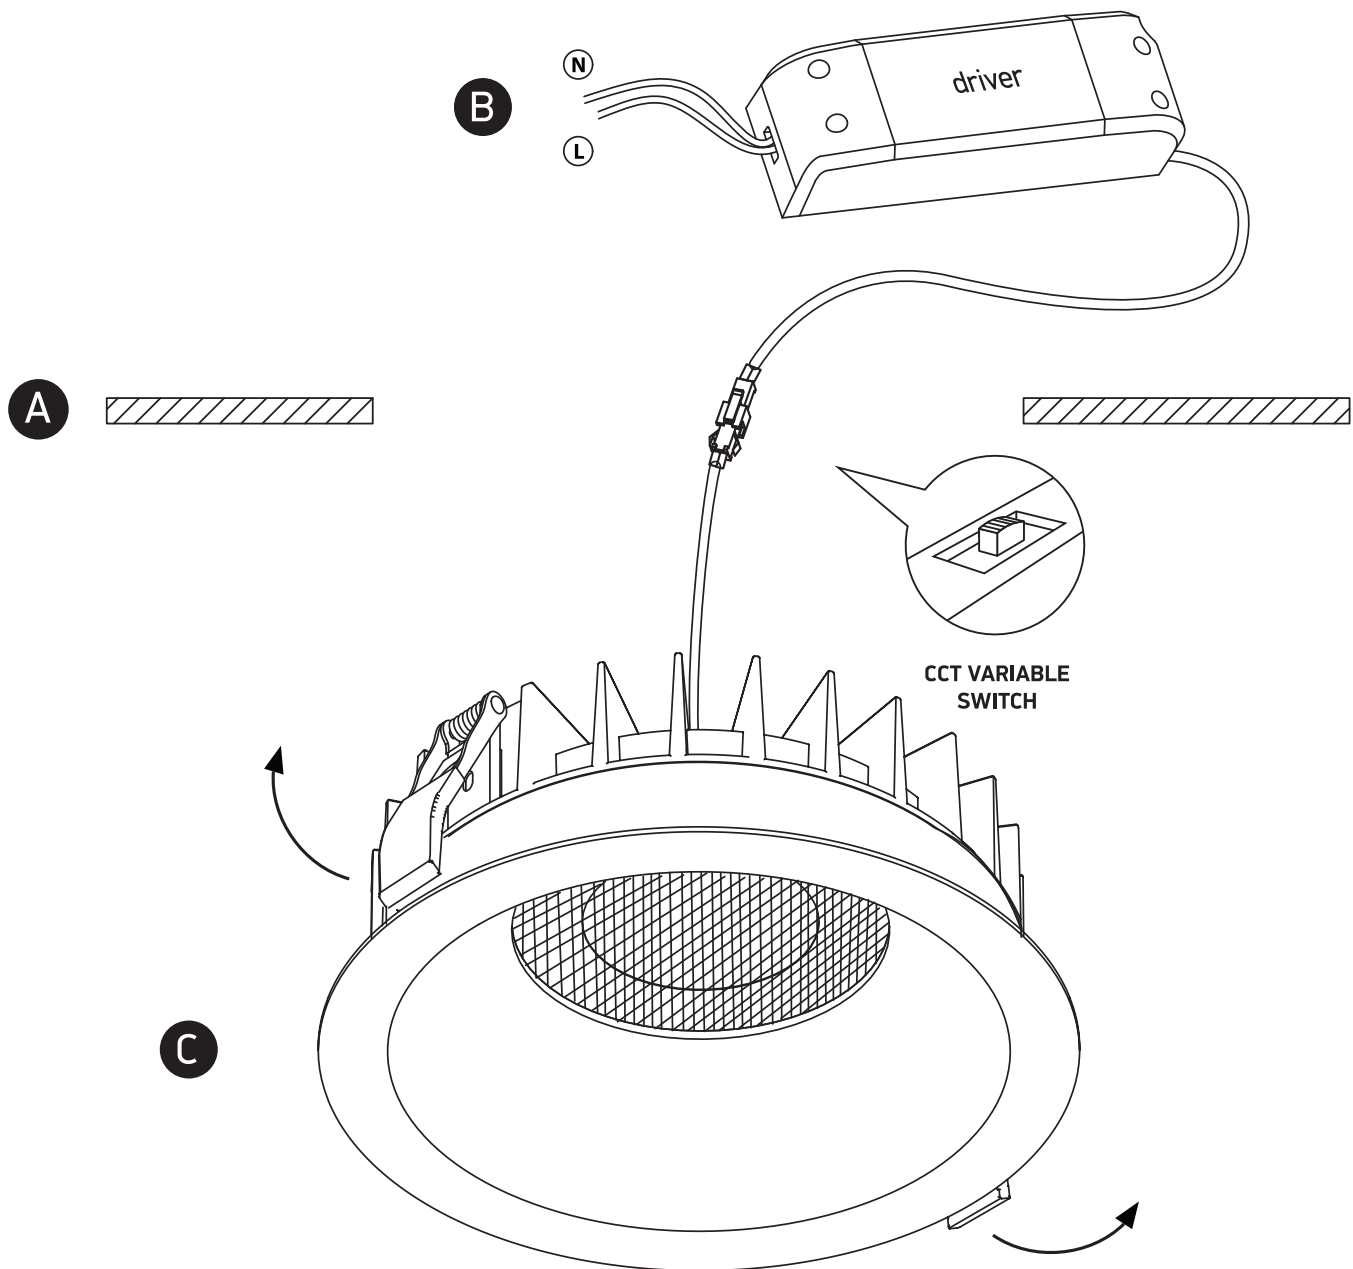

INSTALLATION MANUAL

10130DH/..V

LED
BUILT IN

DARK
LIGHT

90
CRI

57mm

230V | COB | CCT V | 30W | IP20 | Aluminium
Complete with 750mA driver.

160mm

one
LIGHT

Warnings:

1. Make sure that the product is installed properly before connecting to electricity.
2. Do not cover the fitting.
3. Maintenance and installation should only be carried out by a professional electrician.