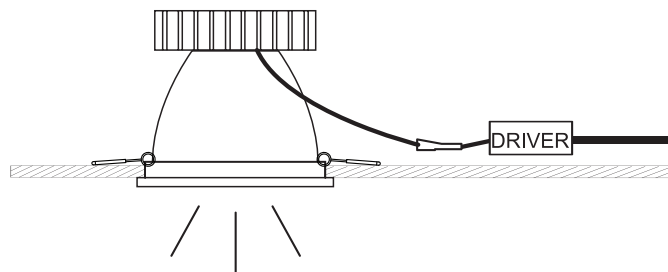

INSTALLATION MANUAL

10130KA

ecodownlight

TRIAC
DIMMABLE

242mm

210mm

180mm

210mm

15cm

230V | 30W | IP53 | Die cast

Complete with dimmable LED driver

A

CUTOUT HOLE: 210mm

B

C

Warnings: