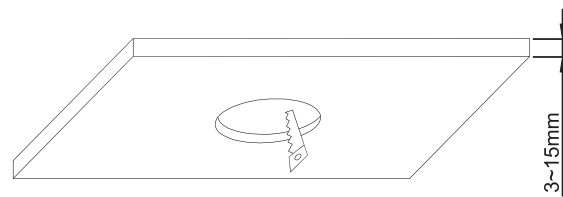

INSTALLATION MANUAL

10130KA

ecodownlight

TRIAC
DIMMABLE

242mm

210mm

180mm

210mm

15cm

230V | 30W | IP53 | Die cast

Complete with dimmable LED driver

A

CUTOUT HOLE: 210mm

B

C

Warnings: