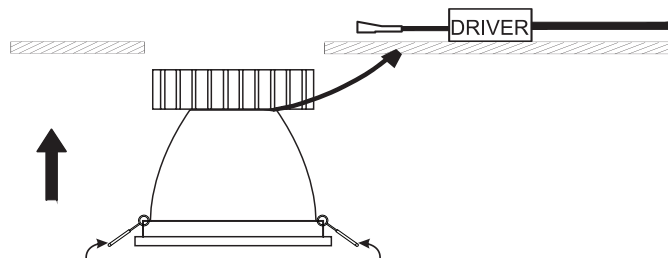

15cm

230V | 30W | IP53 | Die cast

Complete with dimmable LED driver

A

CUTOUT HOLE: 210mm

B

C

Warnings: