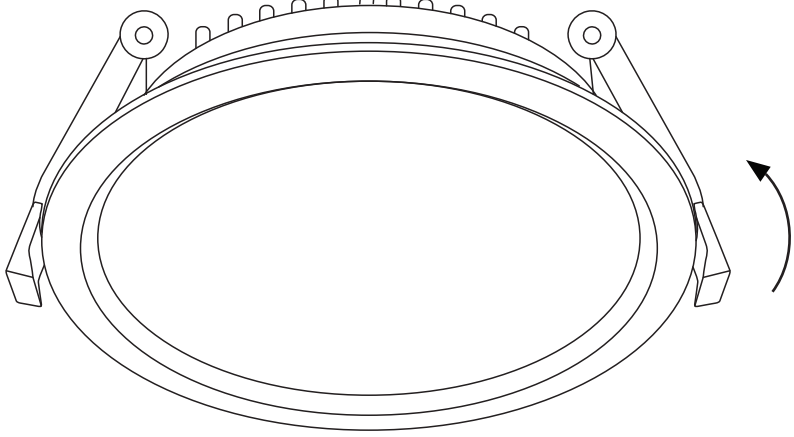

INSTALLATION MANUAL

10130U

ecodownlight

UGR19

220mm

45mm

230V | SMD 2835 | 30W | IP44 | Die cast
Complete with 750mA driver.

80
CRI

NOT
DIMMABLE

A

B

C

D

Warnings:

1. Make sure that the product is installed properly before connecting to electricity.
2. Do not cover the fitting.
3. Maintenance and installation should only be carried out by a professional electrician.