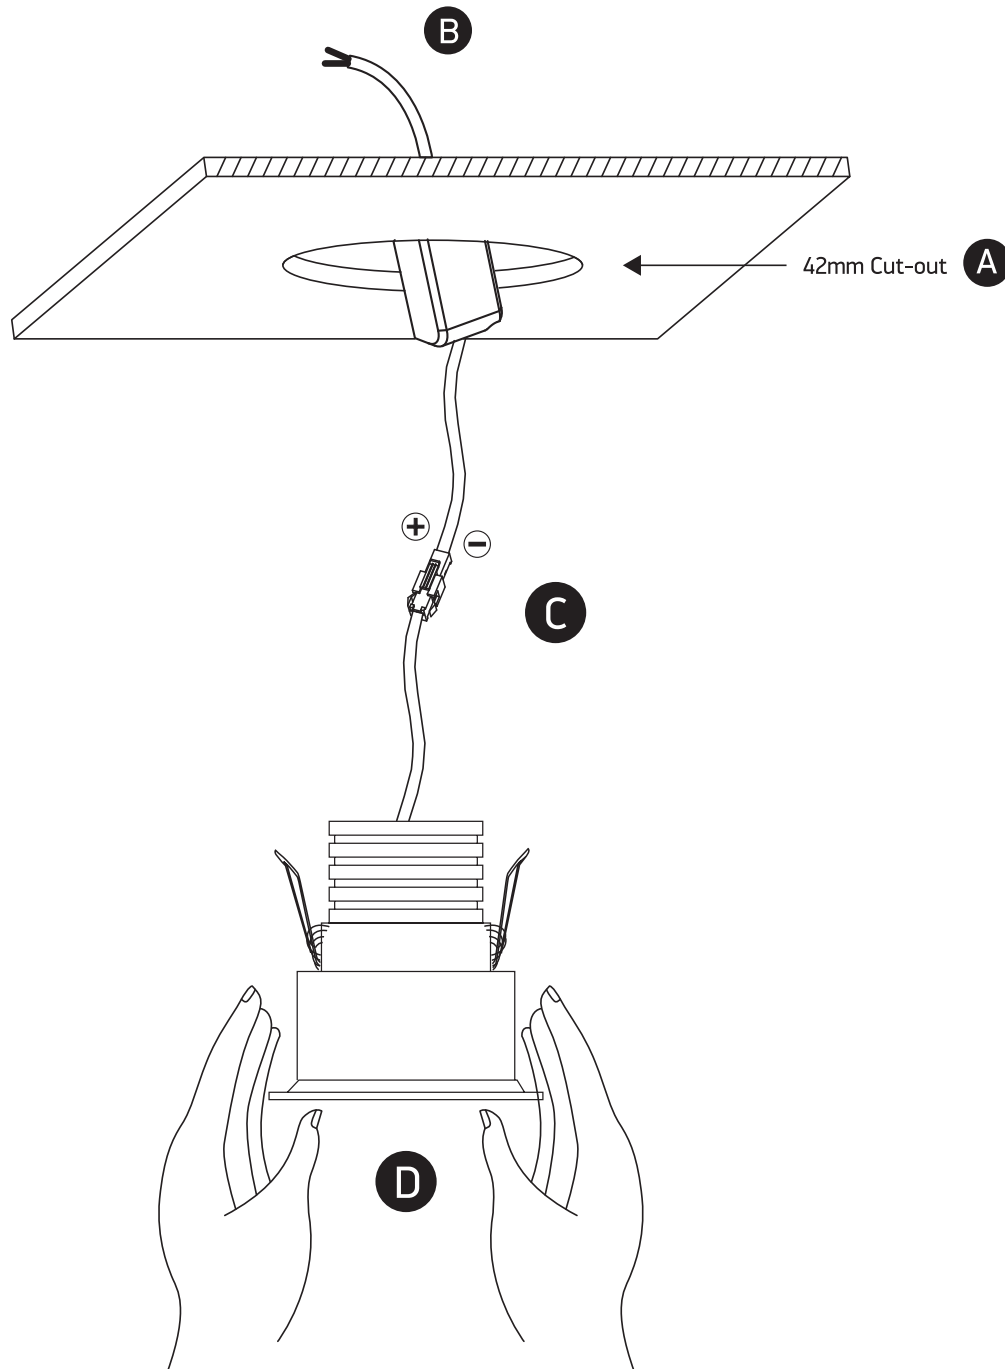

INSTALLATION MANUAL

11103K

ecolight

DARK LIGHT

90 CRI

350mA | 3W | IP20 | Aluminium
Requires 350mA driver.

52mm

52mm

42mm

60mm

one
LIGHT

Warnings:

1. Make sure that the product is installed properly before connecting to electricity.
2. Do not cover the fitting.
3. Maintenance and installation should only be carried out by a professional electrician.