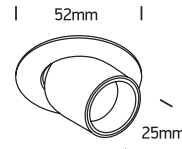

INSTALLATION MANUAL

11103M

ecolight

350mA | COB LED | 3W | IP20 | Aluminium | Adjustable
Requires 350mA driver.

A

B

C

Warnings: