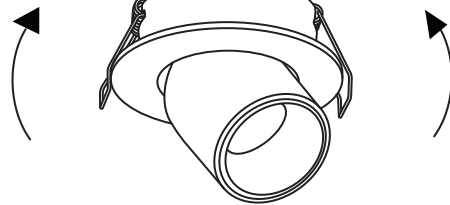

INSTALLATION MANUAL

11103M

ecolight

350mA | COB LED | 3W | IP20 | Aluminium | Adjustable
Requires 350mA driver.

A

B

C

Warnings: