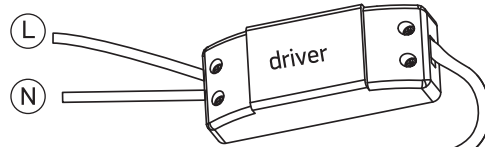

INSTALLATION MANUAL

11103M

ecolight

350mA | COB LED | 3W | IP20 | Aluminium | Adjustable
Requires 350mA driver.

A

B

C

Warnings: