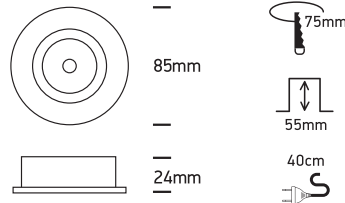

INSTALLATION MANUAL

11105

12V | MR16 | GU5,3 | 50W | IP20 | Die cast | Adjustable

Warnings:

1. Make sure that the product is installed properly before connecting to electricity.
2. Do not cover the fitting.
3. Maintenance and installation should only be carried out by a professional electrician.