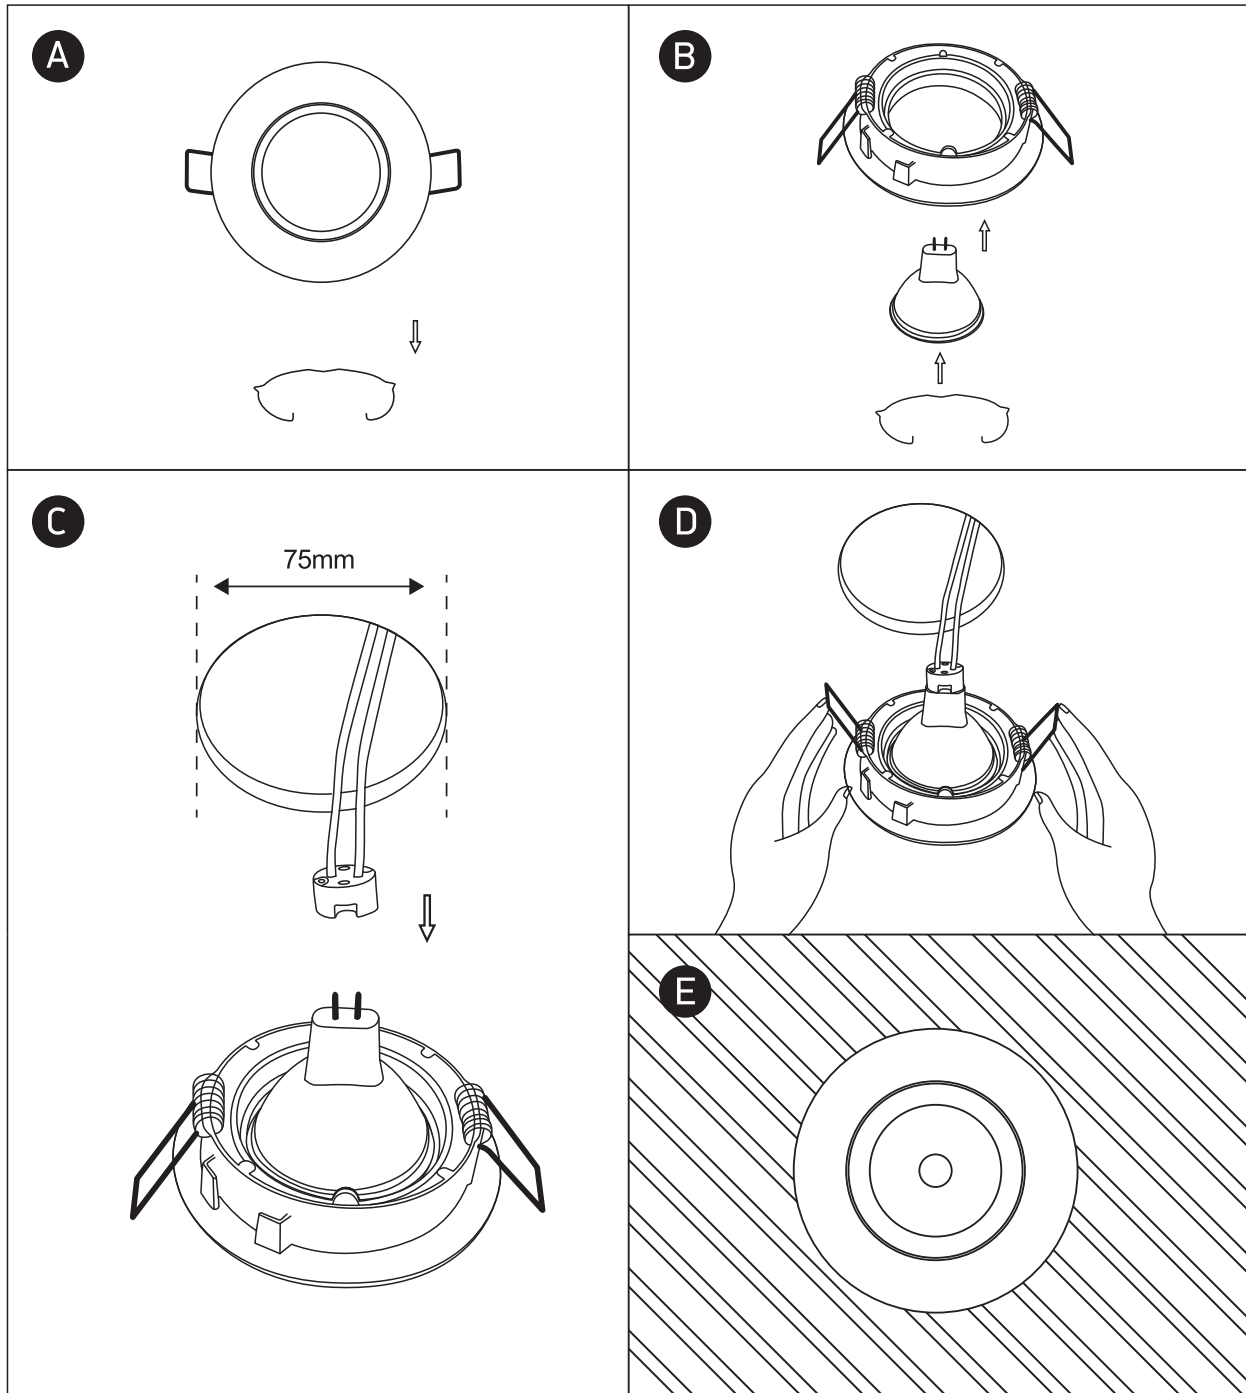

INSTALLATION MANUAL

11105

12V | MR16 | GU5,3 | 50W | IP20 | Die cast | Adjustable

Warnings:

1. Make sure that the product is installed properly before connecting to electricity.
2. Do not cover the fitting.
3. Maintenance and installation should only be carried out by a professional electrician.