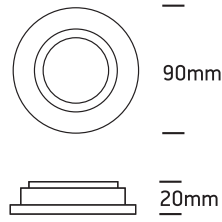

INSTALLATION MANUAL

11105AC

12V | MR16 | GU5,3 | 50W | IP20 | Natural aluminium | Adjustable

Warnings:

1. Make sure that the product is installed properly before connecting to electricity.
2. Do not cover the fitting.
3. Maintenance and installation should only be carried out by a professional electrician.