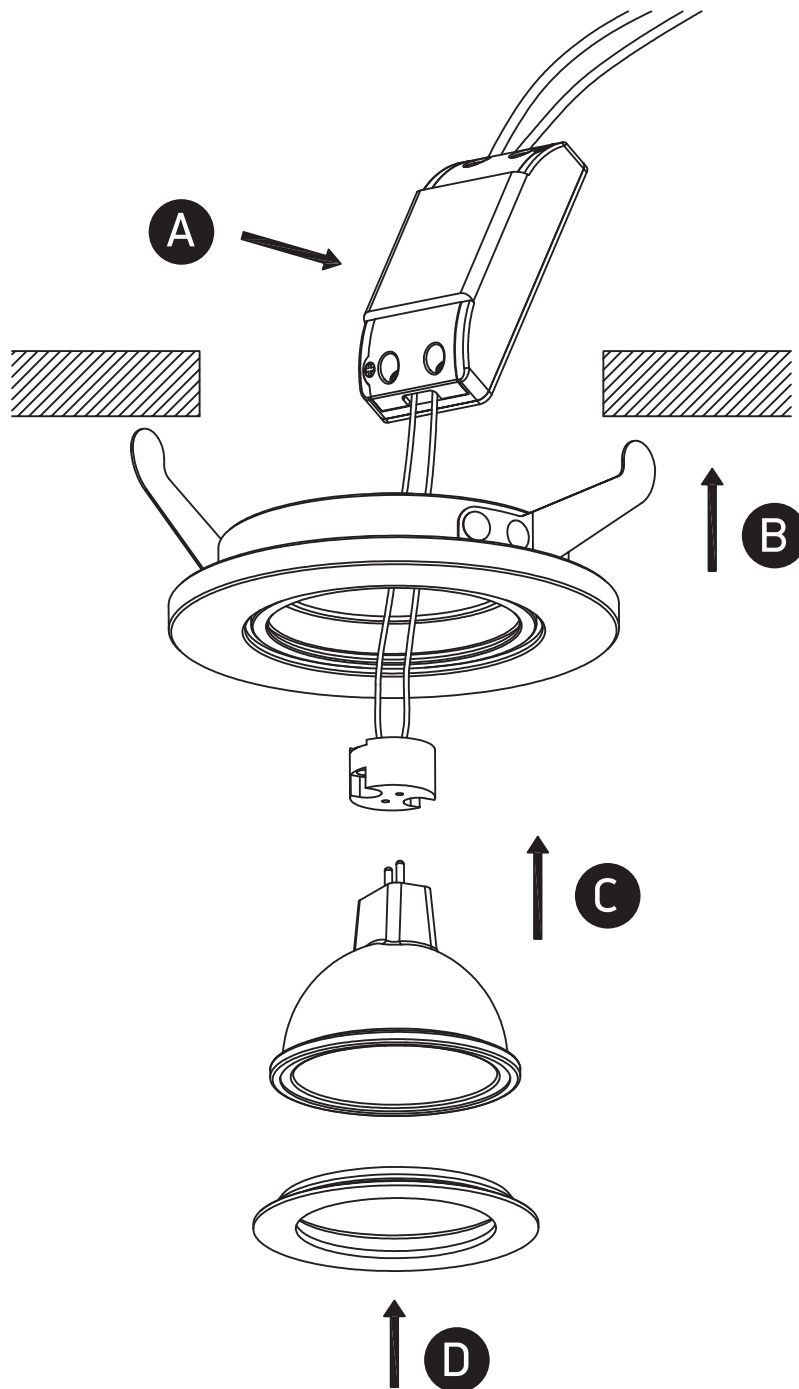

INSTALLATION MANUAL

11105AC

12V | MR16 | GU5,3 | 50W | IP20 | Natural aluminium | Adjustable

Warnings:

1. Make sure that the product is installed properly before connecting to electricity.
2. Do not cover the fitting.
3. Maintenance and installation should only be carried out by a professional electrician.