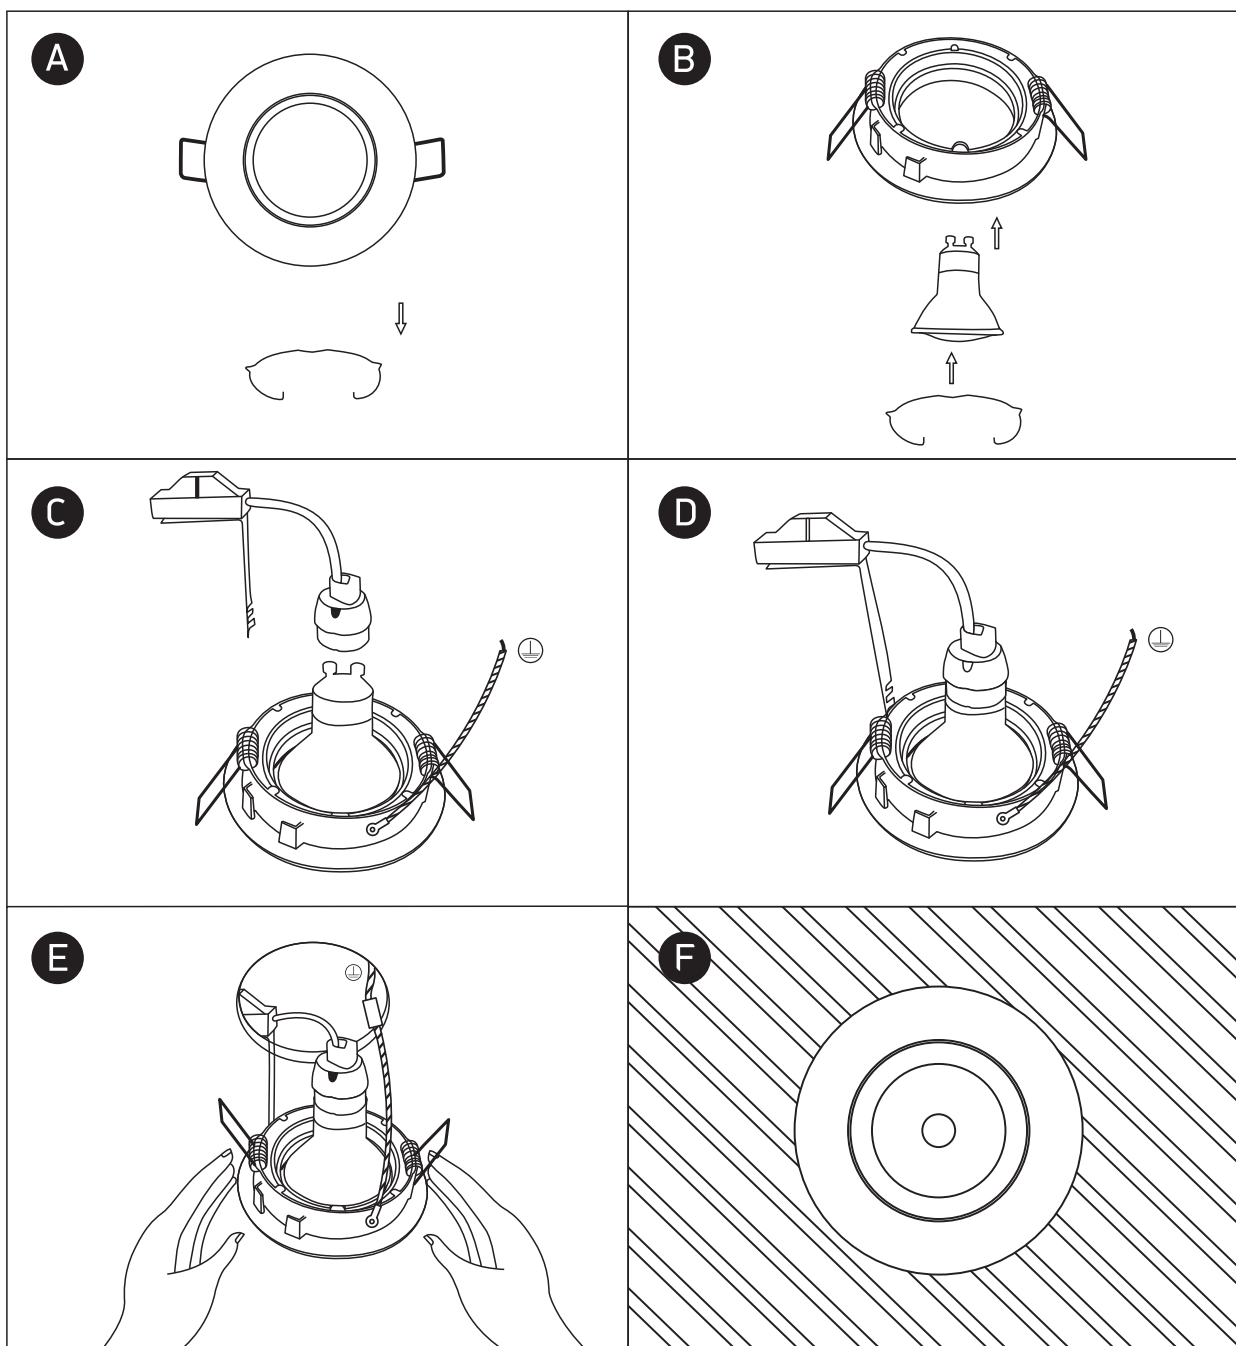

# INSTALLATION MANUAL

11105GU

100-240V | MR16 | GU10 | 10W | IP20 | Die cast | Adjustable