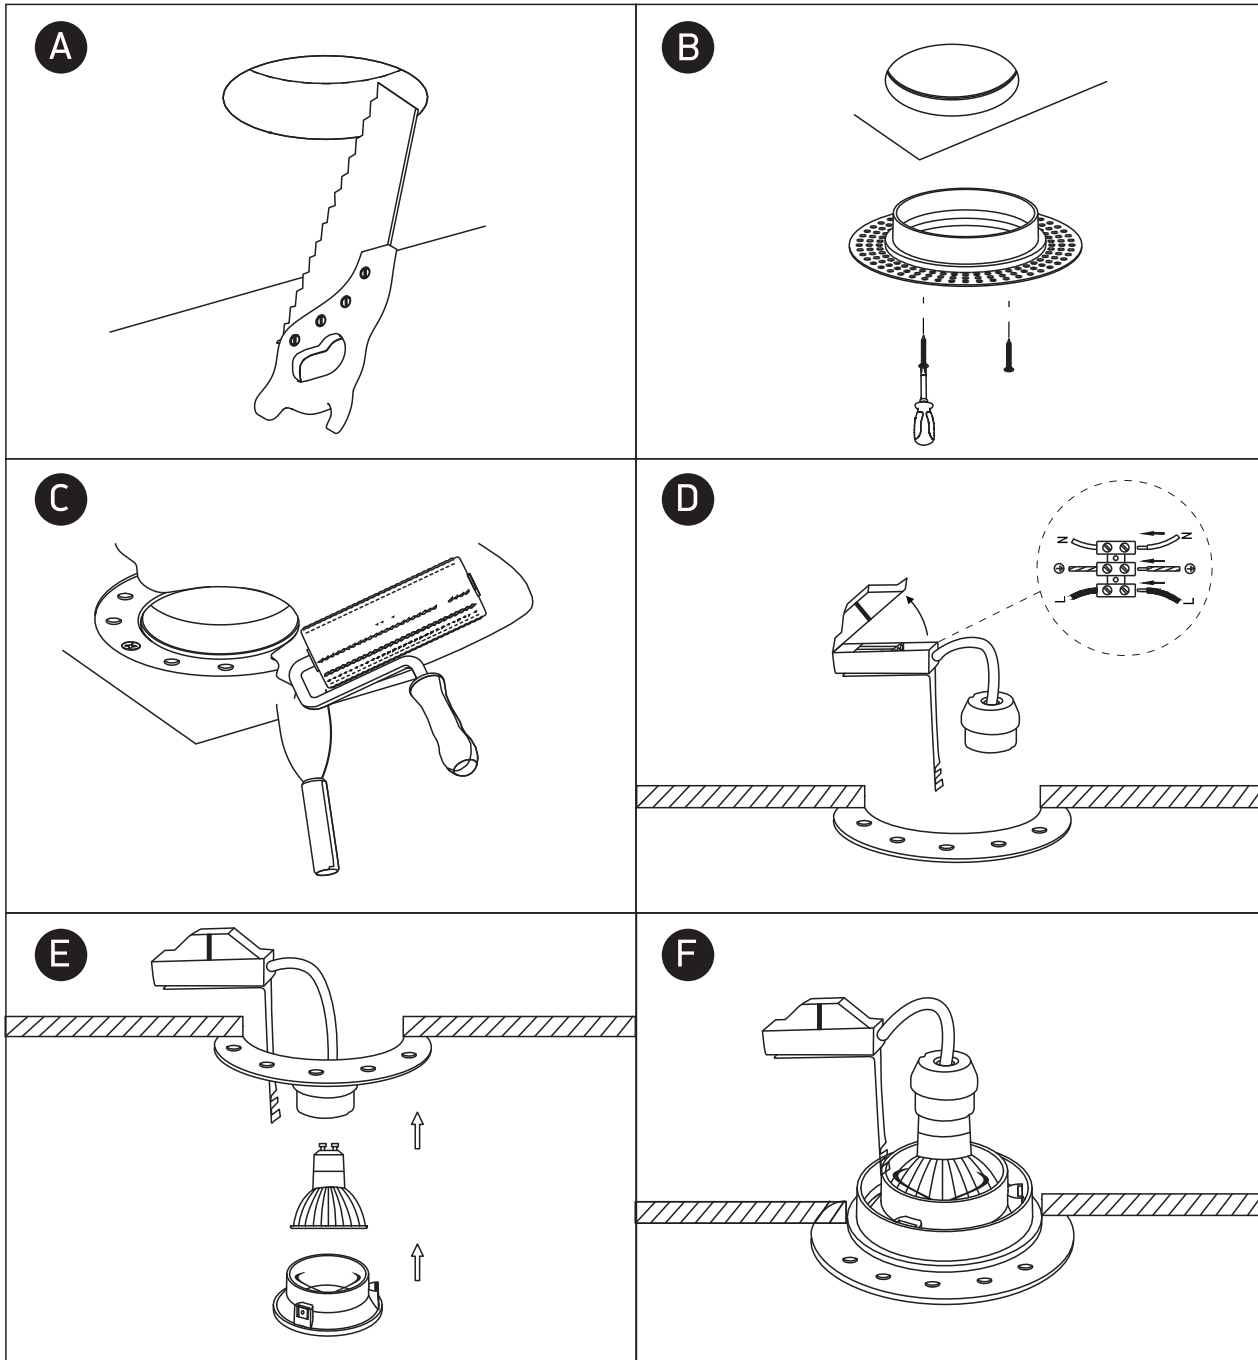

# INSTALLATION MANUAL

11105UTR

100-240V | MR16 | GU10 | 10W | IP20 | Die cast | Adjustable

## Warnings:

1. Make sure that the product is installed properly before connecting to electricity.
2. Do not cover the fitting.
3. Maintenance and installation should only be carried out by a professional electrician.