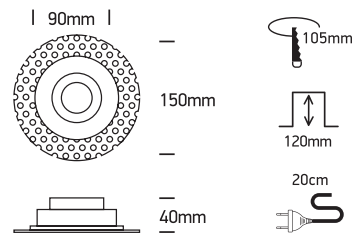

# INSTALLATION MANUAL

11105UTR

100-240V | MR16 | GU10 | 10W | IP20 | Die cast | Adjustable