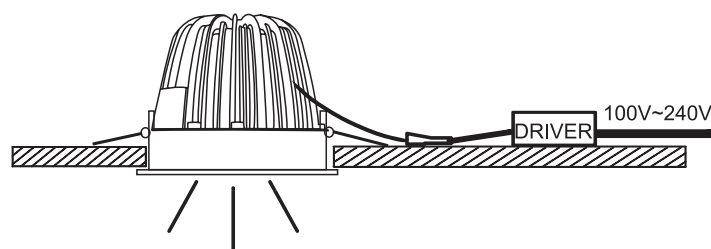

INSTALLATION MANUAL

11106A

ecolight |      |      |  92mm

100-240V | 6W | IP20 | Aluminium | Adjustable | Complete with driver |  80mm  80mm | **80 CRI** |  61mm

A

CUTOUT HOLE 80mm

B

C