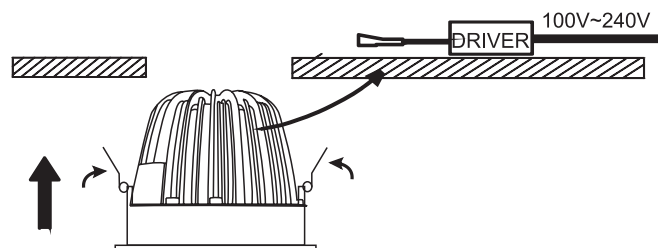

INSTALLATION MANUAL

11106A

ecolight |      |      |  92mm

100-240V | 6W | IP20 | Aluminium | Adjustable | Complete with driver |  80mm  80mm | **80 CRI** |  61mm

A

CUTOUT HOLE 80mm

B

C