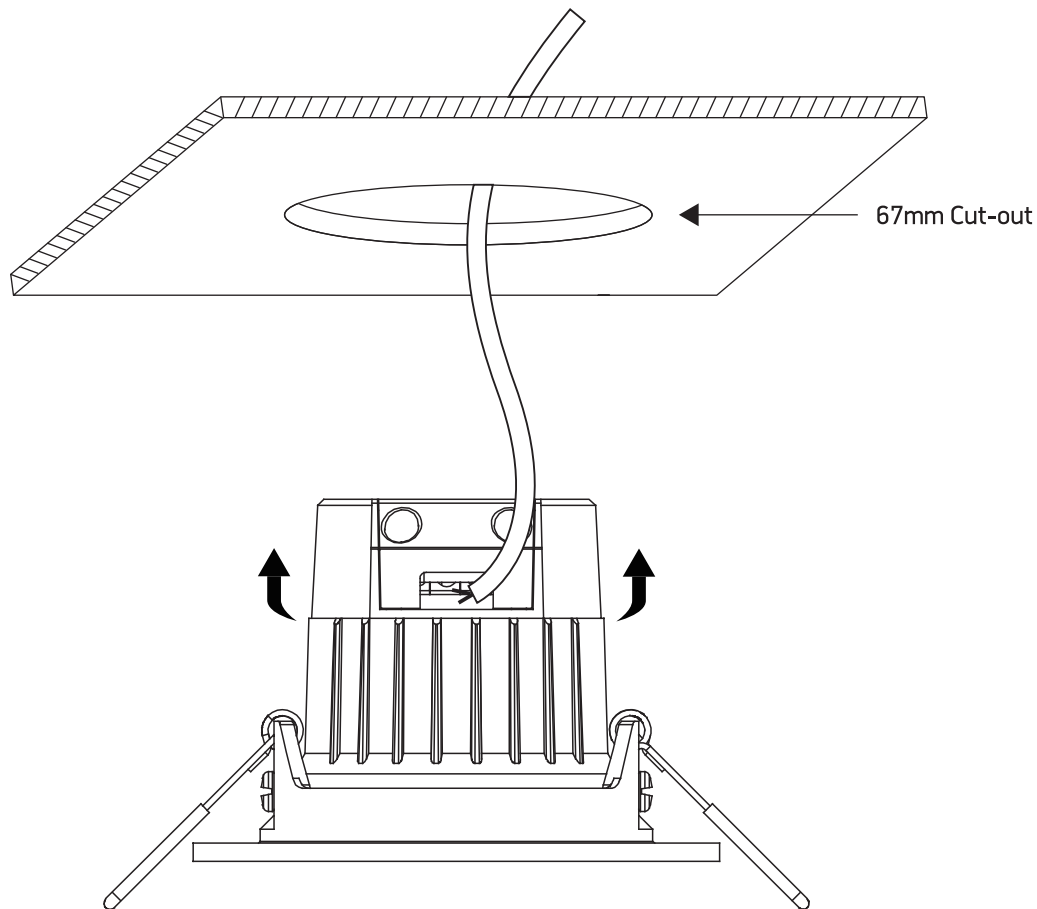

# INSTALLATION MANUAL

11106K

**ecolight**

ADJUSTABLE

80 CRI

86mm

100-240V | 6W | IP20 | Plastic | Adjustable

Complete with driver.  
Includes White/Black/Grey rings.

59.5mm

## Warnings:

1. Indoor use only, not for use in damp areas.
2. Operating temperature is  $-20^{\circ}\text{C} \sim +40^{\circ}\text{C}$ .
3. Make sure power is OFF before installation, replacement or cleaning.
4. Do NOT disassemble the LED fitting.
5. Keep far from paper or other flammable material.
6. Do NOT touch the fitting while operating, it can get hot. Wait some minutes after turning it OFF before touching it.
7. Avoid looking directly into the lamp.
8. Non-Dimmable.
9. LED light source is irreplaceable.