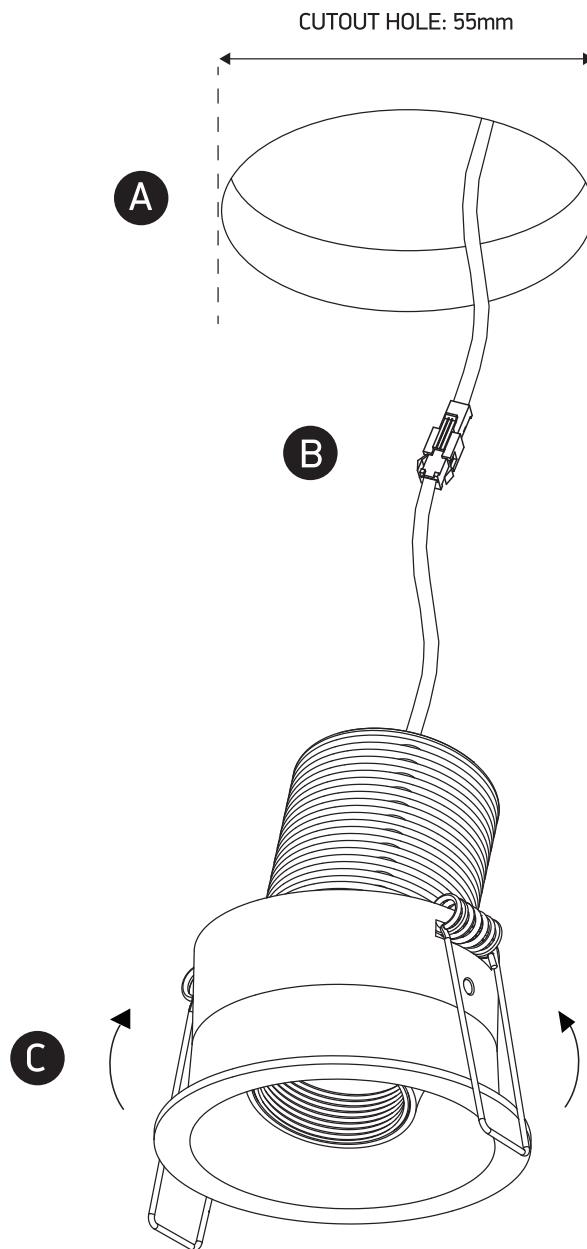

INSTALLATION MANUAL

11106M

ecolight

90 CRI

350mA | COB LED | 6W | IP20 | Die cast | Adjustable
Requires 350mA driver.

63mm

78mm

Warnings: