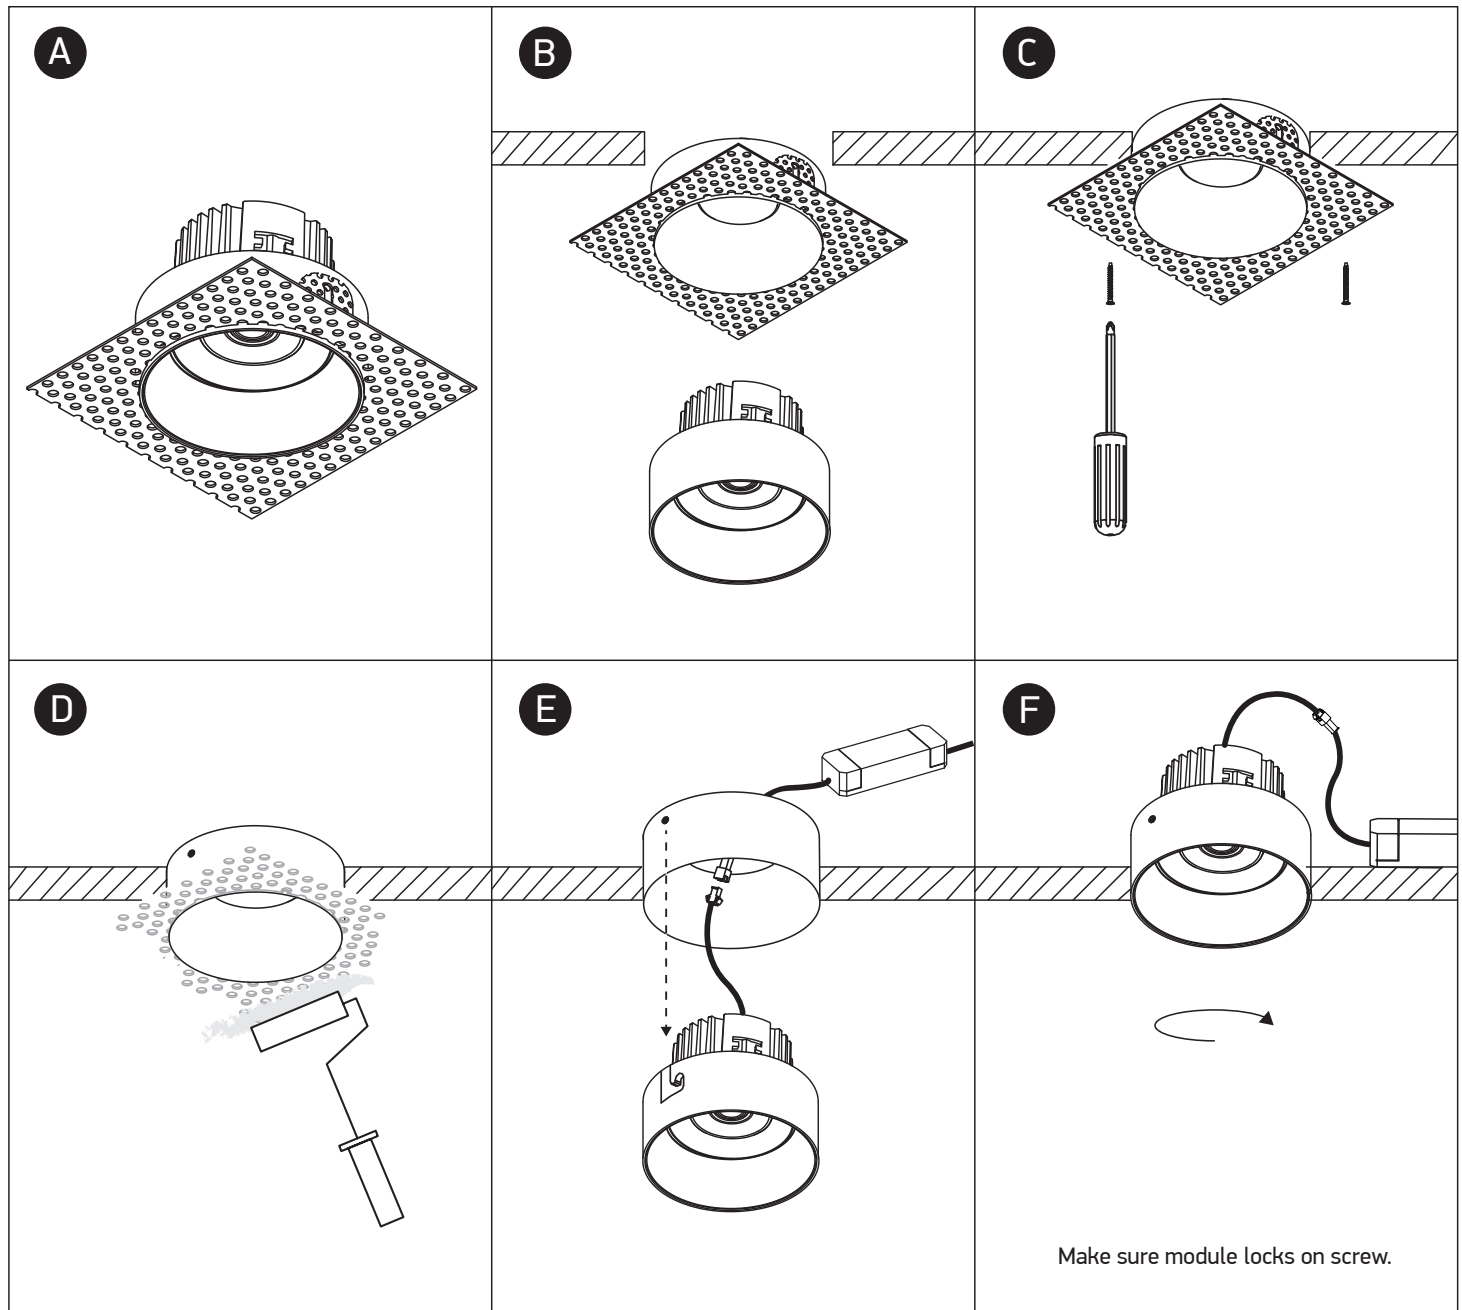

INSTALLATION MANUAL

11107BT

ecolight

90 CRI

700mA | COB LED | 6,5W | IP54 | Trimless | Die cast | Adjustable
Requires 700mA driver.

82mm

120x120mm

105mm

80mm

96mm

40cm

Warnings:

1. Make sure that the product is installed properly before connecting to electricity.
2. Do not cover the fitting.
3. Maintenance and installation should only be carried out by a professional electrician.