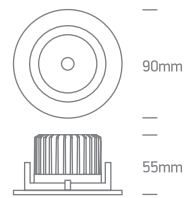

# INSTALLATION MANUAL

11107B

LED  
BUILT IN

230V | COB LED | 7W | IP20 | Die cast | Adjustable  
Complete with 300mA driver.

one  
LIGHT