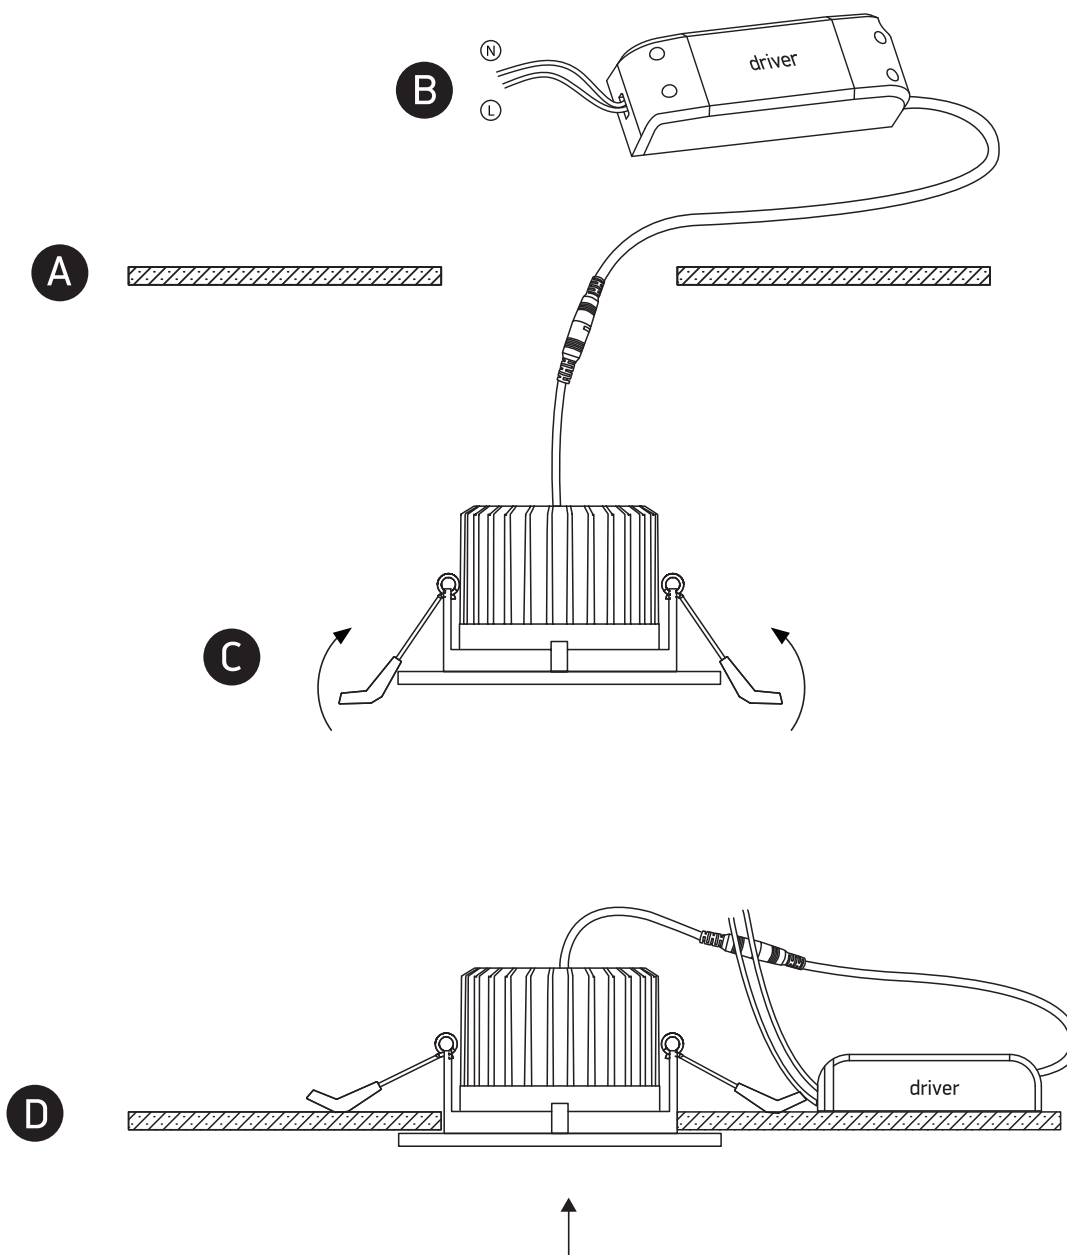

# INSTALLATION MANUAL

11107B

LED  
BUILT IN

230V | COB LED | 7W | IP20 | Die cast | Adjustable  
Complete with 300mA driver.

one  
LIGHT

## Warnings:

1. Make sure that the product is installed properly before connecting to electricity.
2. Do not cover the fitting.
3. Maintenance and installation should only be carried out by a professional electrician.