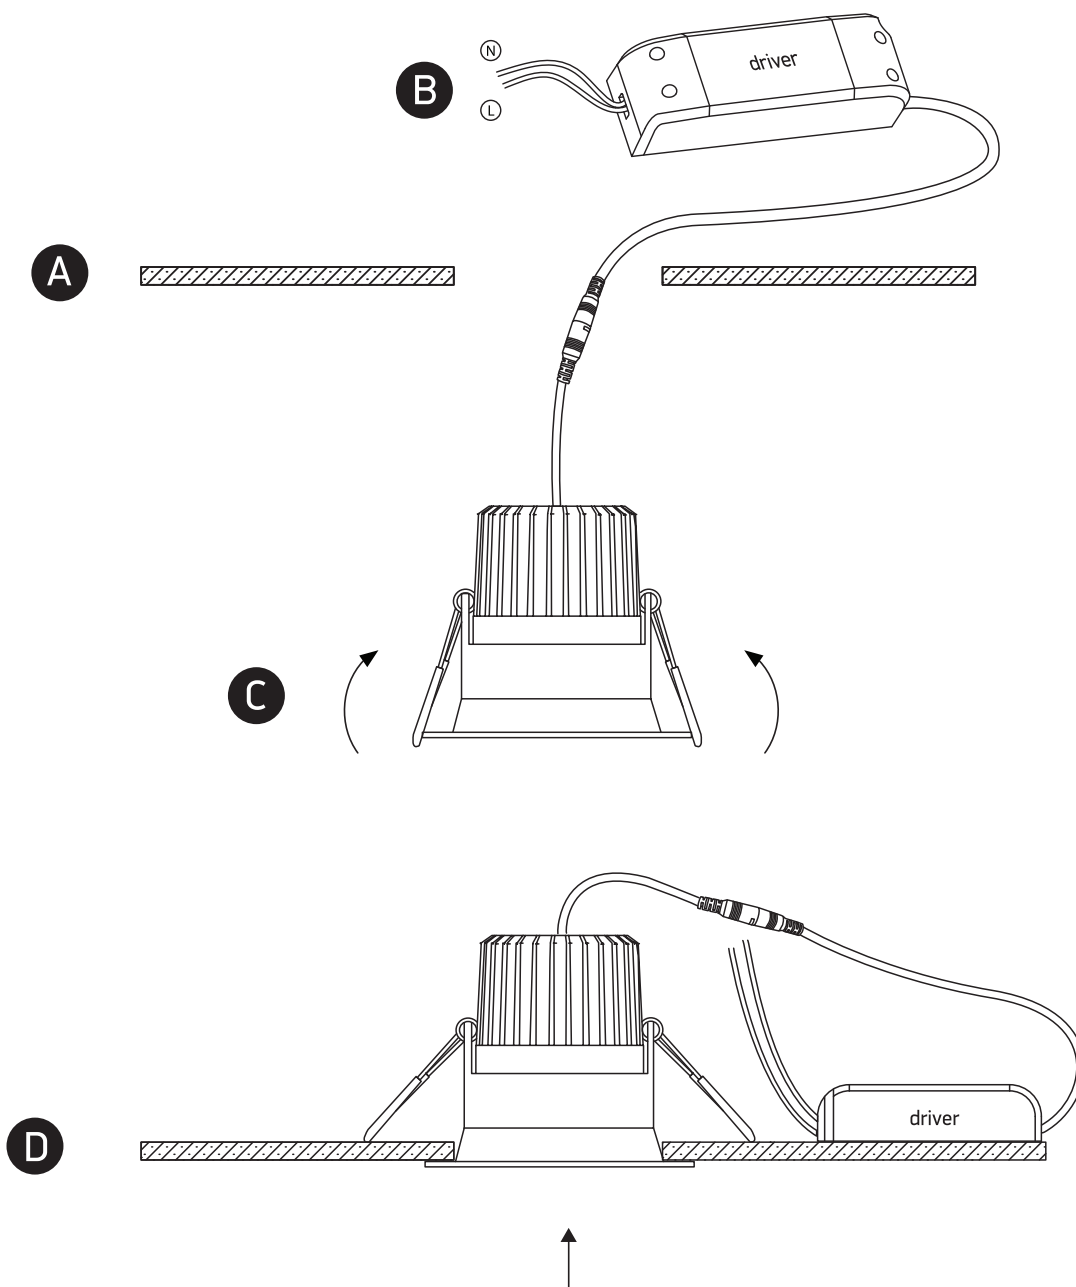

INSTALLATION MANUAL

11107FD

LED
BUILT IN

DARK
LIGHT

CE EAC UK

RoHS
COMPLIANT

NOT
DIMMABLE

95mm

230V | COB LED | 7W | IP20 | Die cast | Adjustable
Complete with 300mA driver.

90
CRI

80mm
110mm

83mm

one
LIGHT

Warnings:

1. Make sure that the product is installed properly before connecting to electricity.
2. Do not cover the fitting.
3. Maintenance and installation should only be carried out by a professional electrician.