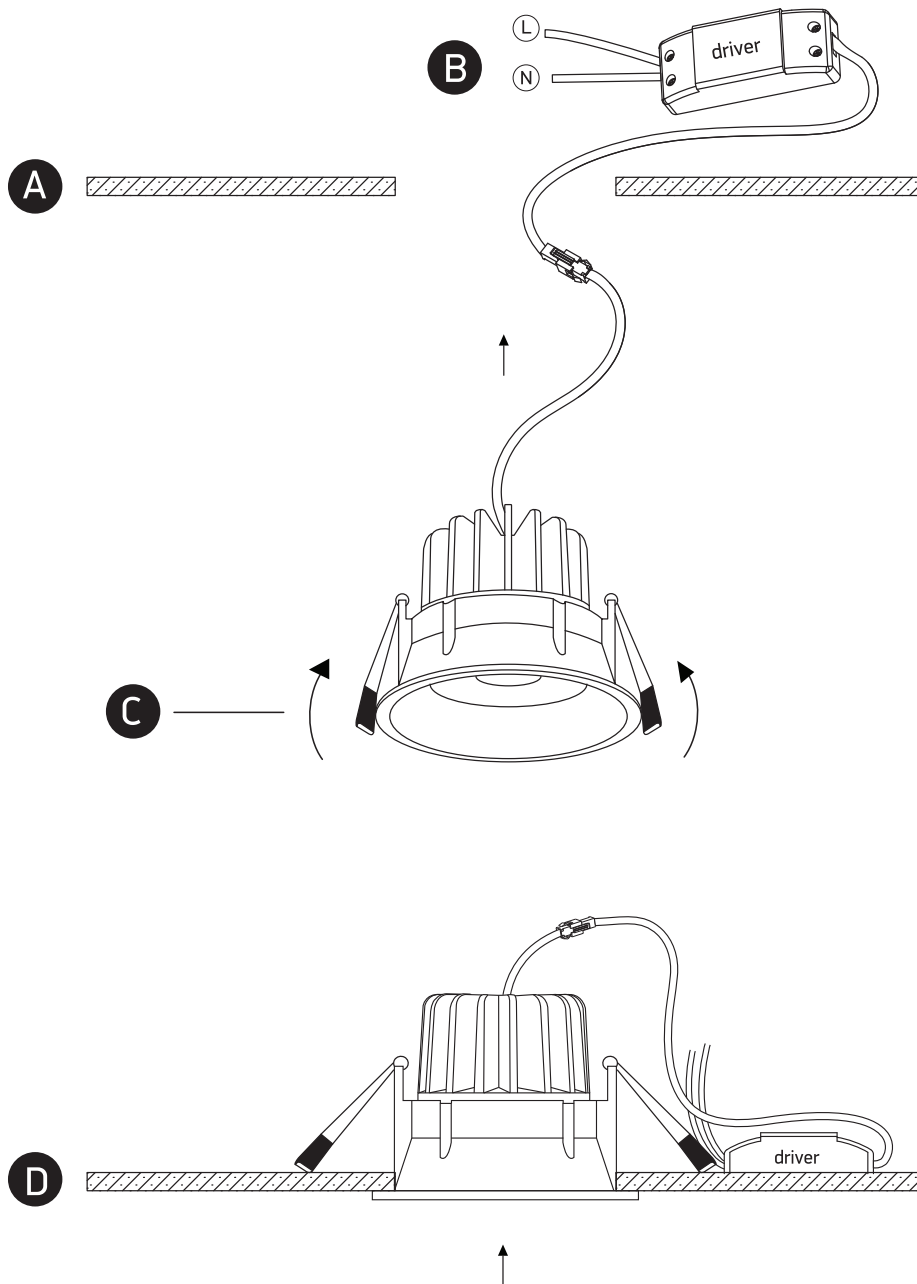

# INSTALLATION MANUAL

11107WD

**ecolight**

**DARK LIGHT**

**90 CRI**

700mA | COB LED | 6,5W | IP54 | Die cast | Adjustable  
Requires 700mA driver.

90mm

83mm

83mm

100mm

40cm

**one**  
LIGHT