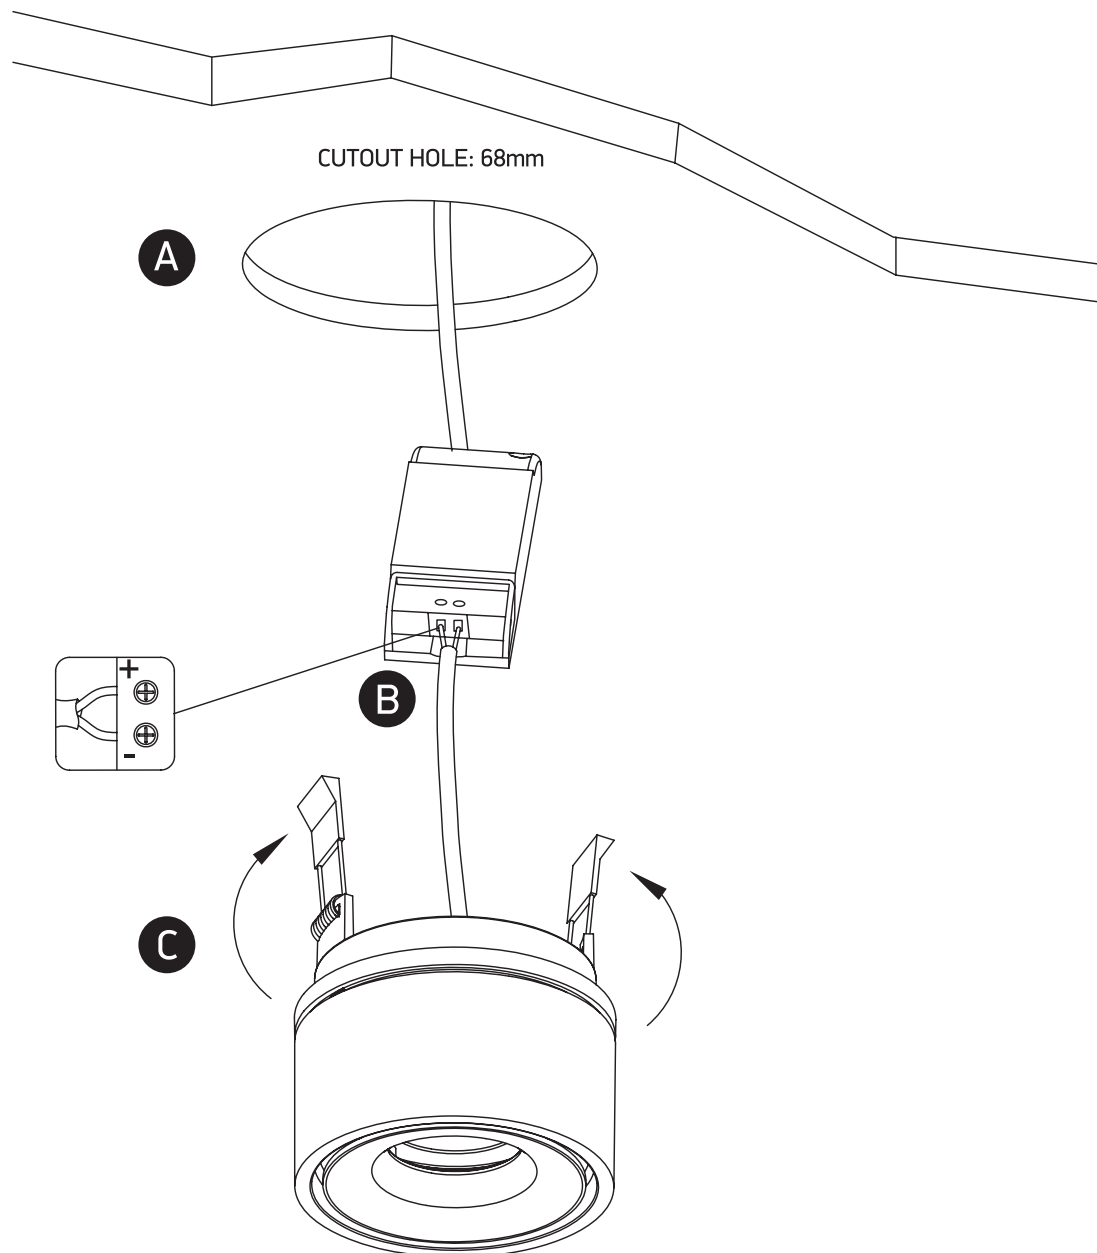

# INSTALLATION MANUAL

11108LA

ecolight

ADJUSTABLE

80  
CRI

78mm

40mm ∅

230V | COB LED | 8W | IP20 | Aluminium | Adjustable  
Complete with 200mA driver.

## Warnings:

1. Make sure that the product is installed properly before connecting to electricity.
2. Do not cover the fitting.
3. Maintenance and installation should only be carried out by a professional electrician.