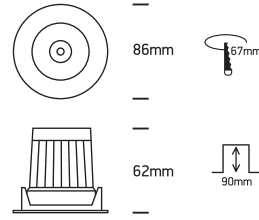

INSTALLATION MANUAL

11109KD

ecolight

230V | 9,2W | IP20 | Aluminium | Adjustable

Complete with LED dimmable driver

PRODUCT DESCRIPTION

LED ceiling light integrates compact housing design and outstanding optical performance. It has COB as light source, high power efficiency, up to 90% energy saving compared to traditional Halogen lamp. No UV and Cool Beam (no IR). Complies with CE and RoHS standard.