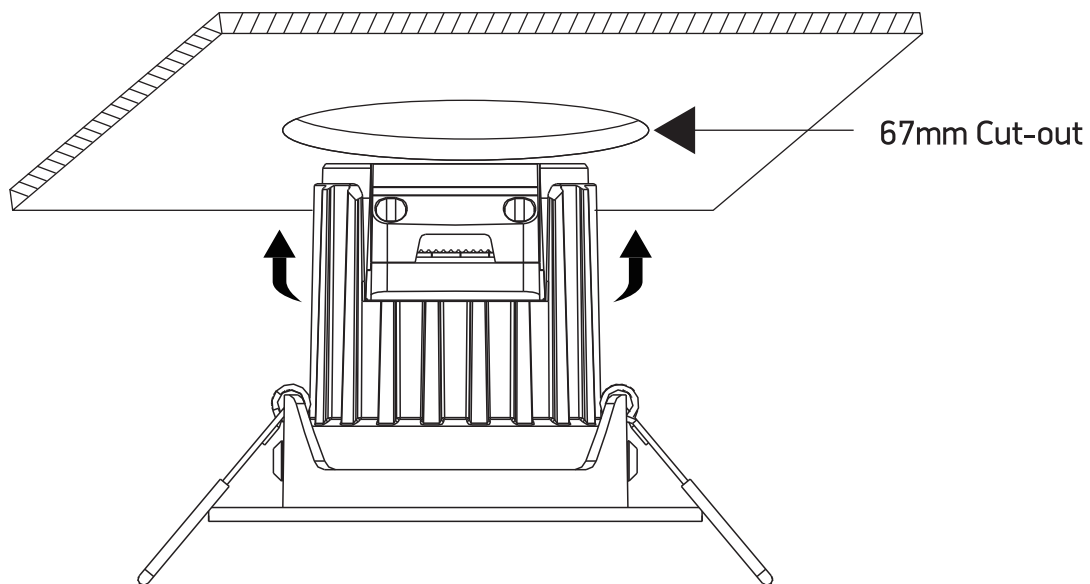

INSTALLATION MANUAL

11109KD

ecolight

230V | 9,2W | IP20 | Aluminium | Adjustable

Complete with LED dimmable driver

PRODUCT DESCRIPTION

LED ceiling light integrates compact housing design and outstanding optical performance. It has COB as light source, high power efficiency, up to 90% energy saving compared to traditional Halogen lamp. No UV and Cool Beam (no IR). Complies with CE and RoHS standard.

Warnings:

1. Indoor use only, not for use in damp areas.
2. Operating temperature is $-20^{\circ}\text{C} \sim +40^{\circ}\text{C}$.
3. Make sure power is OFF before installation, replacement or cleaning.
4. Do NOT disassemble the LED fitting.
5. Keep far from paper or other flammable material.
6. Do NOT touch the fitting while operating, it can get hot. Wait some minutes after turning it OFF before touching it.
7. Avoid looking directly into the lamp.
8. LED light source is irreplaceable.