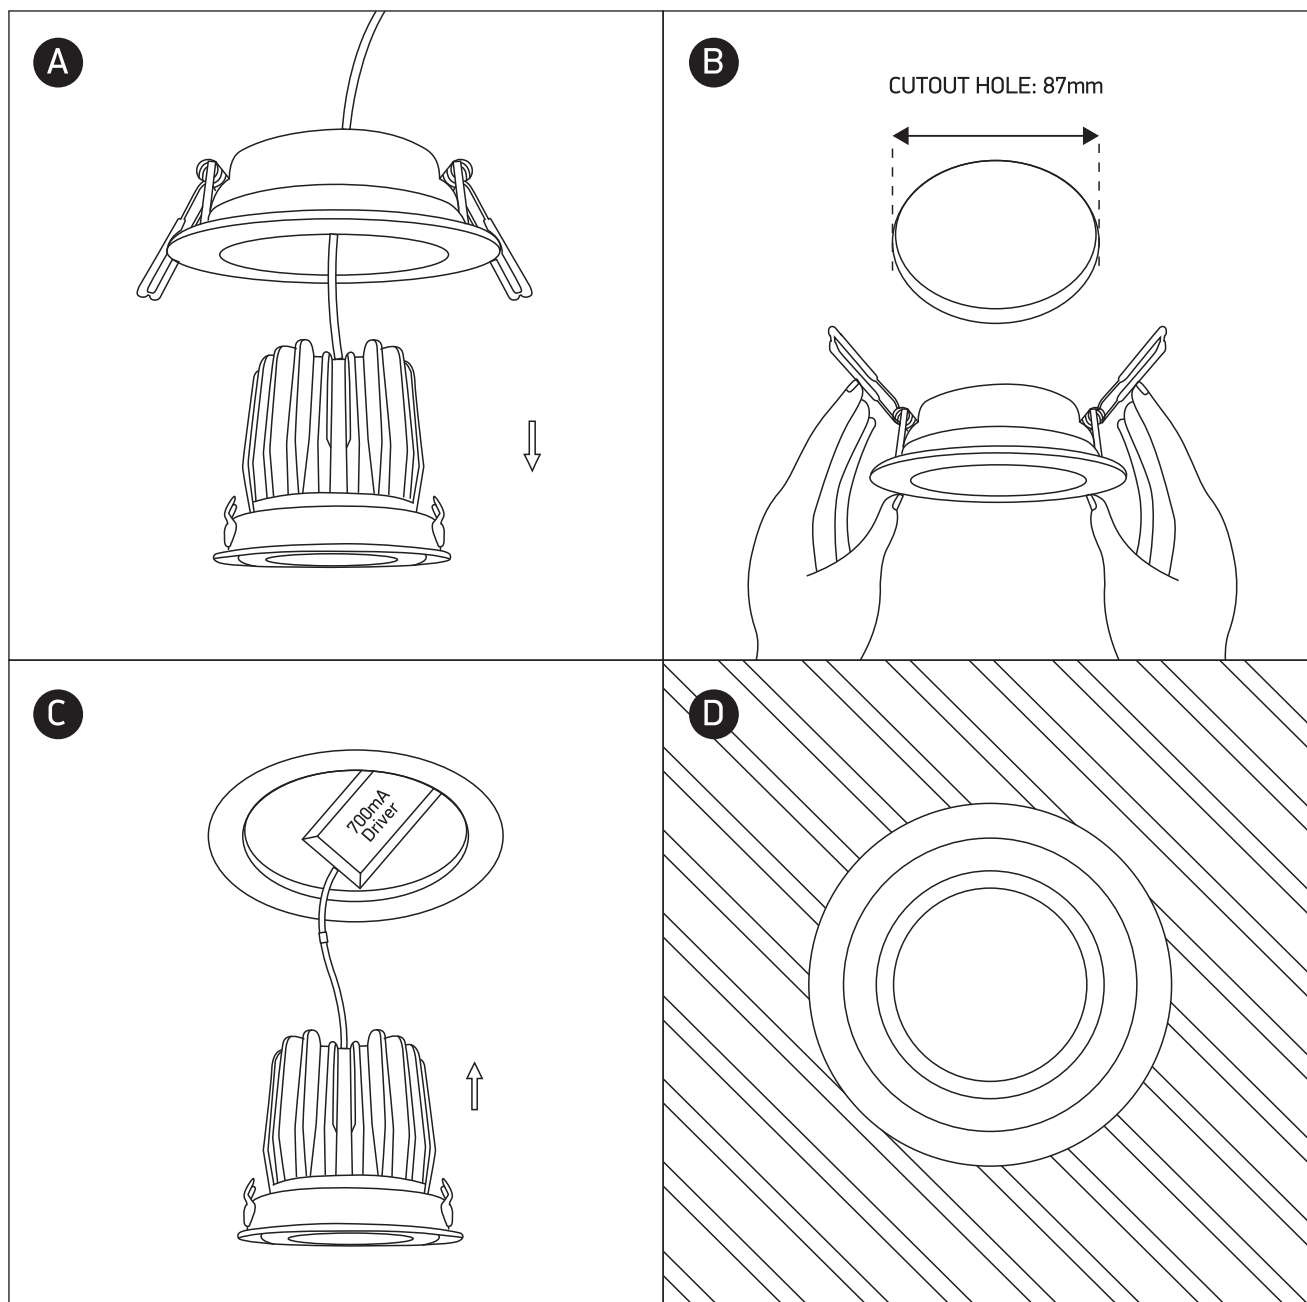

INSTALLATION MANUAL

11112E

ecolight

DARK LIGHT

700mA | 12W | IP20 | Die cast | Adjustable
Requires 700mA driver.

80 CRI

Warnings:

1. Make sure that the product is installed properly before connecting to electricity.
2. Do not cover the fitting.
3. Maintenance and installation should only be carried out by a professional electrician.