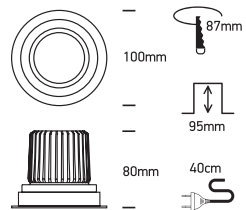

INSTALLATION MANUAL

11112E

ecolight

DARK LIGHT

700mA | 12W | IP20 | Die cast | Adjustable
Requires 700mA driver.

80 CRI

Warnings:

1. Make sure that the product is installed properly before connecting to electricity.
2. Do not cover the fitting.
3. Maintenance and installation should only be carried out by a professional electrician.