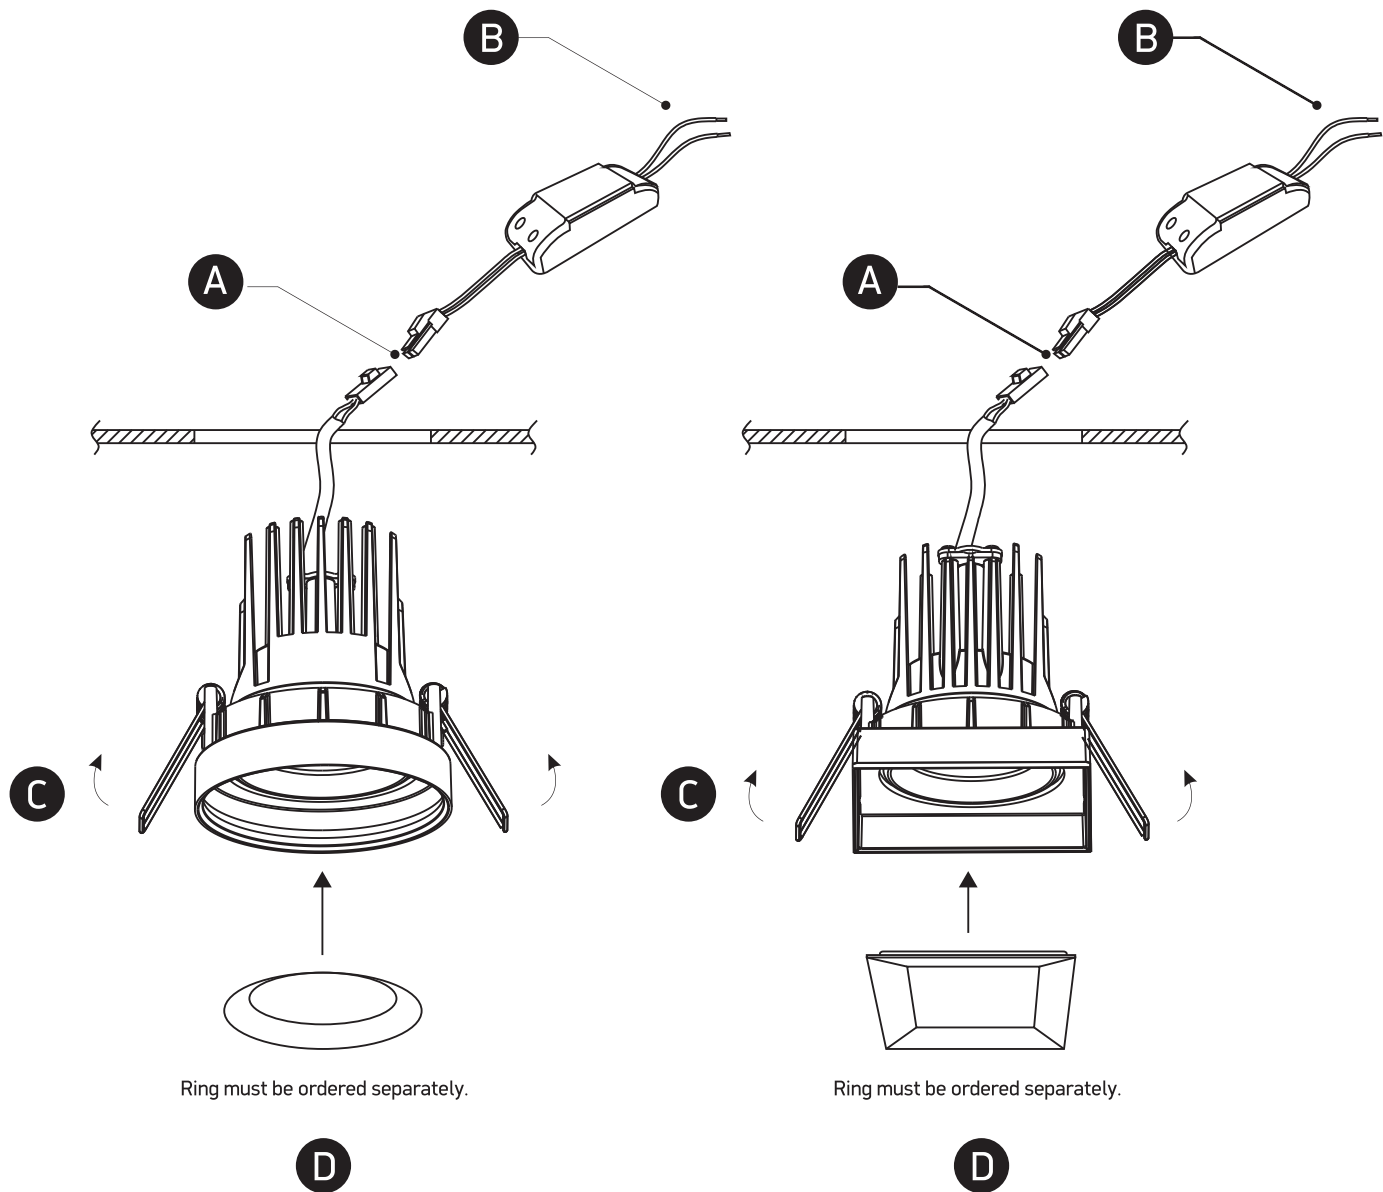

INSTALLATION MANUAL

11112H / 51112H

ecolight

80 CRI

108mm

108mm

108mm

95mm

100-240V | 12W | IP20 | Aluminium | Adjustable
Complete with driver

one
LIGHT

Warnings:

1. Make sure that the product is installed properly before connecting to electricity.
2. Do not cover the fitting.
3. Maintenance and installation should only be carried out by a professional electrician.