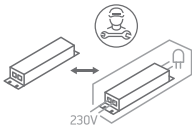

INSTALLATION MANUAL

11112RA

ecolight

350mA | COB LED | 12W | IP20 | Aluminium | Adjustable
Requires 350mA driver.

90
CRI

Warnings:

1. Make sure that the product is installed properly before connecting to electricity.
2. Do not cover the fitting.
3. Maintenance and installation should only be carried out by a professional electrician.