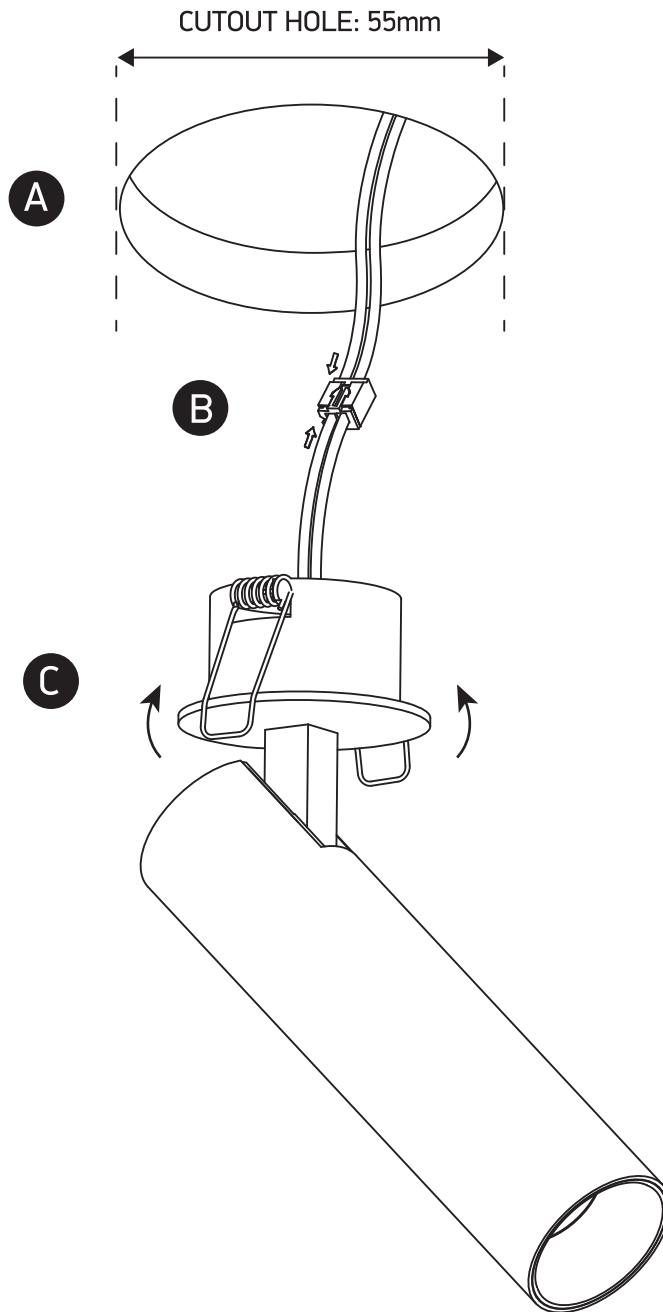

INSTALLATION MANUAL

11112RA

ecolight

350mA | COB LED | 12W | IP20 | Aluminium | Adjustable
Requires 350mA driver.

90
CRI

Warnings:

1. Make sure that the product is installed properly before connecting to electricity.
2. Do not cover the fitting.
3. Maintenance and installation should only be carried out by a professional electrician.