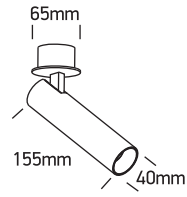

INSTALLATION MANUAL

11112RA

ecolight

350mA | COB LED | 12W | IP20 | Aluminium | Adjustable
Requires 350mA driver.

90
CRI

Warnings:

1. Make sure that the product is installed properly before connecting to electricity.
2. Do not cover the fitting.
3. Maintenance and installation should only be carried out by a professional electrician.